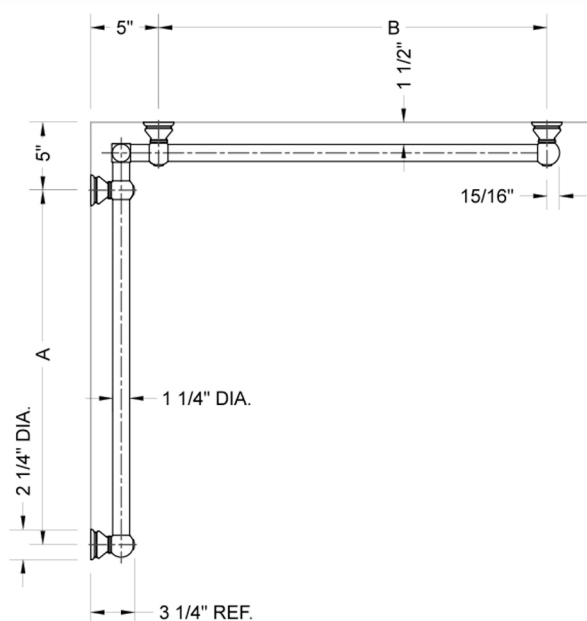

G30 16" x 16" Inside Corner Grab Bar

Model #: **G30-16-16-IC-**

FEATURES:

- ADA compliant when properly installed
- All brass construction, fully polished & plated
- All grab bars can be custom sized. Contact JACLO for pricing & availability
- Optional handshower sliders and toilet paper/wash cloth holders can be added only upon initial order
- Grab bars over 32" REQUIRE a middle post

SPECIFICATION DRAWING:

BRASS LUXURY GRAB BAR							
PART. #	DESCRIPTION	A	B	PART. #	DESCRIPTION	A	B
G30-12-12-IC	CENTER OF POST	12"	12"	G30-24-36-IC	CENTER OF POST	24"	36"
G30-12-16-IC	CENTER OF POST	12"	16"	G30-24-48-IC	CENTER OF POST	24"	48"
G30-12-24-IC	CENTER OF POST	12"	24"	G30-24-60-IC	CENTER OF POST	24"	60"
G30-12-32-IC	CENTER OF POST	12"	32"				
G30-12-36-IC	CENTER OF POST	12"	36"	G30-32-32-IC	CENTER OF POST	32"	32"
G30-12-48-IC	CENTER OF POST	12"	48"	G30-32-36-IC	CENTER OF POST	32"	36"
G30-12-60-IC	CENTER OF POST	12"	60"	G30-32-48-IC	CENTER OF POST	32"	48"
				G30-32-60-IC	CENTER OF POST	32"	60"
G30-16-16-IC	CENTER OF POST	16"	16"				
G30-16-24-IC	CENTER OF POST	16"	24"	G30-36-36-IC	CENTER OF POST	36"	36"
G30-16-32-IC	CENTER OF POST	16"	32"	G30-36-48-IC	CENTER OF POST	36"	48"
				G30-36-60-IC	CENTER OF POST	36"	60"
G30-16-36-IC	CENTER OF POST	16"	36"				
G30-16-48-IC	CENTER OF POST	16"	48"	G30-48-48-IC	CENTER OF POST	48"	48"
G30-16-60-IC	CENTER OF POST	16"	60"	G30-48-60-IC	CENTER OF POST	48"	60"
G30-24-24-IC	CENTER OF POST	24"	24"	G30-60-60-IC	CENTER OF POST	60"	60"
G30-24-32-IC	CENTER OF POST	24"	32"				