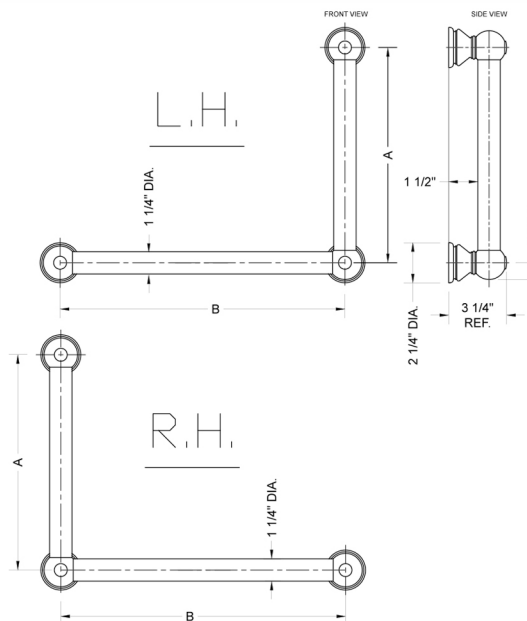

G30 12H x 32W 90° Right Hand Grab Bar

Model #: **G30-12H-32W-RH-**

FEATURES:

- ADA compliant when properly installed
- All brass construction, fully polished & plated
- All grab bars can be custom sized. Contact JACLO for pricing & availability
- Optional handshower sliders and toilet paper/wash cloth holders can be added only upon initial order
- Grab bars over 32" REQUIRE a middle post

SPECIFICATION DRAWING:

BRASS LUXURY GRAB BAR			
PART. #	DESCRIPTION	A H	B W
G30-12H-12W	CENTER TO CENTER	12"	12"
G30-12H-16W	CENTER TO CENTER	12"	16"
G30-12H-24W	CENTER TO CENTER	12"	24"
G30-12H-32W	CENTER TO CENTER	12"	32"
G30-16H-12W	CENTER TO CENTER	16"	12"
G30-16H-16W	CENTER TO CENTER	16"	16"
G30-16H-24W	CENTER TO CENTER	16"	24"
G30-16H-32W	CENTER TO CENTER	16"	32"
G30-24H-12W	CENTER TO CENTER	24"	12"
G30-24H-16W	CENTER TO CENTER	24"	16"
G30-24H-24W	CENTER TO CENTER	24"	24"
G30-24H-32W	CENTER TO CENTER	24"	32"
G30-32H-12W	CENTER TO CENTER	32"	12"
G30-32H-16W	CENTER TO CENTER	32"	16"
G30-32H-24W	CENTER TO CENTER	32"	24"
G30-32H-32W	CENTER TO CENTER	32"	32"