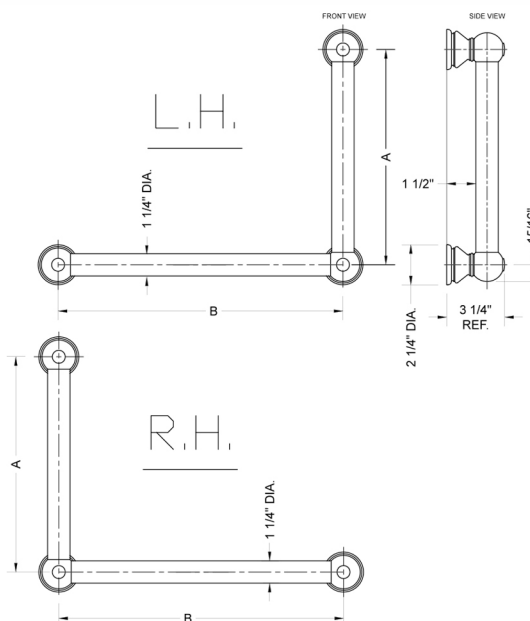

## G30 12H x 32W 90° Left Hand Grab Bar

**Model #: G30-12H-32W-LH-**

### FEATURES:

- ADA compliant when properly installed
- All brass construction, fully polished & plated
- All grab bars can be custom sized. Contact JACLO for pricing & availability
- Optional handshower sliders and toilet paper/wash cloth holders can be added only upon initial order
- Grab bars over 32" REQUIRE a middle post

### SPECIFICATION DRAWING:

BRASS LUXURY GRAB BAR			
PART. #	DESCRIPTION	A H	B W
G30-12H-12W	CENTER TO CENTER	12"	12"
G30-12H-16W	CENTER TO CENTER	12"	16"
G30-12H-24W	CENTER TO CENTER	12"	24"
G30-12H-32W	CENTER TO CENTER	12"	32"
G30-16H-12W	CENTER TO CENTER	16"	12"
G30-16H-16W	CENTER TO CENTER	16"	16"
G30-16H-24W	CENTER TO CENTER	16"	24"
G30-16H-32W	CENTER TO CENTER	16"	32"
G30-24H-12W	CENTER TO CENTER	24"	12"
G30-24H-16W	CENTER TO CENTER	24"	16"
G30-24H-24W	CENTER TO CENTER	24"	24"
G30-24H-32W	CENTER TO CENTER	24"	32"
G30-32H-12W	CENTER TO CENTER	32"	12"
G30-32H-16W	CENTER TO CENTER	32"	16"
G30-32H-24W	CENTER TO CENTER	32"	24"
G30-32H-32W	CENTER TO CENTER	32"	32"