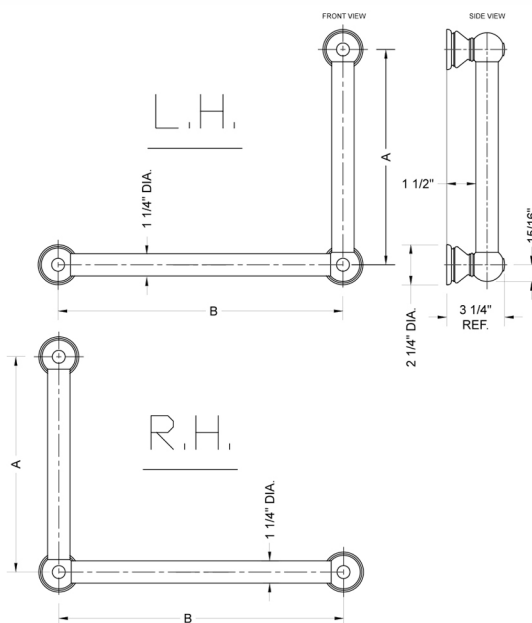

## G30 12H x 24W 90° Right Hand Grab Bar

Model #: **G30-12H-24W-RH-**

### FEATURES:

- ADA compliant when properly installed
- All brass construction, fully polished & plated
- All grab bars can be custom sized. Contact JACLO for pricing & availability
- Optional handshower sliders and toilet paper/wash cloth holders can be added only upon initial order
- Grab bars over 32" REQUIRE a middle post

### SPECIFICATION DRAWING:

BRASS LUXURY GRAB BAR			
PART. #	DESCRIPTION	A H	B W
G30-12H-12W	CENTER TO CENTER	12"	12"
G30-12H-16W	CENTER TO CENTER	12"	16"
G30-12H-24W	CENTER TO CENTER	12"	24"
G30-12H-32W	CENTER TO CENTER	12"	32"
G30-16H-12W	CENTER TO CENTER	16"	12"
G30-16H-16W	CENTER TO CENTER	16"	16"
G30-16H-24W	CENTER TO CENTER	16"	24"
G30-16H-32W	CENTER TO CENTER	16"	32"
G30-24H-12W	CENTER TO CENTER	24"	12"
G30-24H-16W	CENTER TO CENTER	24"	16"
G30-24H-24W	CENTER TO CENTER	24"	24"
G30-24H-32W	CENTER TO CENTER	24"	32"
G30-32H-12W	CENTER TO CENTER	32"	12"
G30-32H-16W	CENTER TO CENTER	32"	16"
G30-32H-24W	CENTER TO CENTER	32"	24"
G30-32H-32W	CENTER TO CENTER	32"	32"