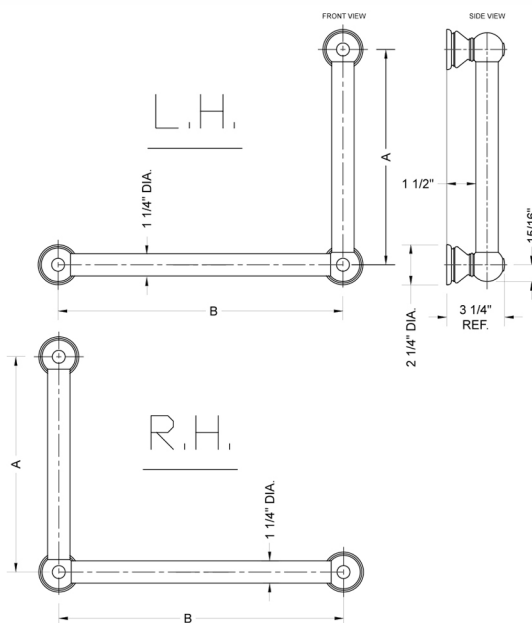

G30 12H x 24W 90° Left Hand Grab Bar

Model #: G30-12H-24W-LH-

FEATURES:

- ADA compliant when properly installed
- All brass construction, fully polished & plated
- All grab bars can be custom sized. Contact JACLO for pricing & availability
- Optional handshower sliders and toilet paper/wash cloth holders can be added only upon initial order
- Grab bars over 32" REQUIRE a middle post

SPECIFICATION DRAWING:

BRASS LUXURY GRAB BAR			
PART. #	DESCRIPTION	A H	B W
G30-12H-12W	CENTER TO CENTER	12"	12"
G30-12H-16W	CENTER TO CENTER	12"	16"
G30-12H-24W	CENTER TO CENTER	12"	24"
G30-12H-32W	CENTER TO CENTER	12"	32"
G30-16H-12W	CENTER TO CENTER	16"	12"
G30-16H-16W	CENTER TO CENTER	16"	16"
G30-16H-24W	CENTER TO CENTER	16"	24"
G30-16H-32W	CENTER TO CENTER	16"	32"
G30-24H-12W	CENTER TO CENTER	24"	12"
G30-24H-16W	CENTER TO CENTER	24"	16"
G30-24H-24W	CENTER TO CENTER	24"	24"
G30-24H-32W	CENTER TO CENTER	24"	32"
G30-32H-12W	CENTER TO CENTER	32"	12"
G30-32H-16W	CENTER TO CENTER	32"	16"
G30-32H-24W	CENTER TO CENTER	32"	24"
G30-32H-32W	CENTER TO CENTER	32"	32"