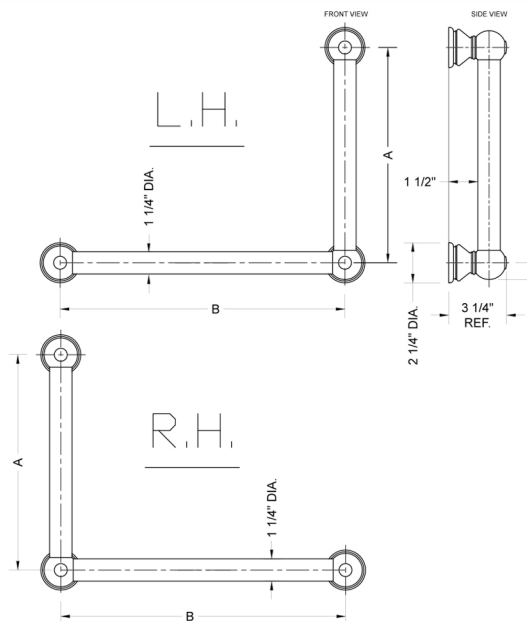

G30 12H x 16W 90° Right Hand Grab Bar

Model #: **G30-12H-16W-RH-**

FEATURES:

- ADA compliant when properly installed
- All brass construction, fully polished & plated
- All grab bars can be custom sized. Contact JACLO for pricing & availability
- Optional handshower sliders and toilet paper/wash cloth holders can be added only upon initial order
- Grab bars over 32" REQUIRE a middle post

SPECIFICATION DRAWING:

BRASS LUXURY GRAB BAR			
PART. #	DESCRIPTION	A H	B W
G30-12H-12W	CENTER TO CENTER	12"	12"
G30-12H-16W	CENTER TO CENTER	12"	16"
G30-12H-24W	CENTER TO CENTER	12"	24"
G30-12H-32W	CENTER TO CENTER	12"	32"
G30-16H-12W	CENTER TO CENTER	16"	12"
G30-16H-16W	CENTER TO CENTER	16"	16"
G30-16H-24W	CENTER TO CENTER	16"	24"
G30-16H-32W	CENTER TO CENTER	16"	32"
G30-24H-12W	CENTER TO CENTER	24"	12"
G30-24H-16W	CENTER TO CENTER	24"	16"
G30-24H-24W	CENTER TO CENTER	24"	24"
G30-24H-32W	CENTER TO CENTER	24"	32"
G30-32H-12W	CENTER TO CENTER	32"	12"
G30-32H-16W	CENTER TO CENTER	32"	16"
G30-32H-24W	CENTER TO CENTER	32"	24"
G30-32H-32W	CENTER TO CENTER	32"	32"