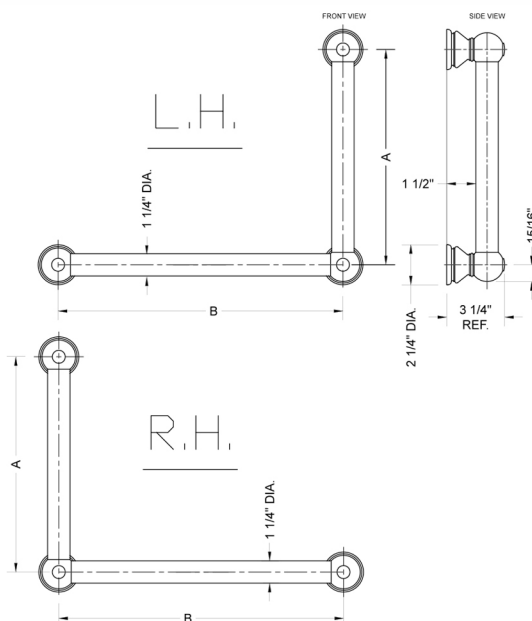

## G30 12H x 16W 90° Left Hand Grab Bar

**Model #: G30-12H-16W-LH-**

### FEATURES:

- ADA compliant when properly installed
- All brass construction, fully polished & plated
- All grab bars can be custom sized. Contact JACLO for pricing & availability
- Optional handshower sliders and toilet paper/wash cloth holders can be added only upon initial order
- Grab bars over 32" REQUIRE a middle post

### SPECIFICATION DRAWING:

BRASS LUXURY GRAB BAR			
PART. #	DESCRIPTION	A H	B W
G30-12H-12W	CENTER TO CENTER	12"	12"
G30-12H-16W	CENTER TO CENTER	12"	16"
G30-12H-24W	CENTER TO CENTER	12"	24"
G30-12H-32W	CENTER TO CENTER	12"	32"
G30-16H-12W	CENTER TO CENTER	16"	12"
G30-16H-16W	CENTER TO CENTER	16"	16"
G30-16H-24W	CENTER TO CENTER	16"	24"
G30-16H-32W	CENTER TO CENTER	16"	32"
G30-24H-12W	CENTER TO CENTER	24"	12"
G30-24H-16W	CENTER TO CENTER	24"	16"
G30-24H-24W	CENTER TO CENTER	24"	24"
G30-24H-32W	CENTER TO CENTER	24"	32"
G30-32H-12W	CENTER TO CENTER	32"	12"
G30-32H-16W	CENTER TO CENTER	32"	16"
G30-32H-24W	CENTER TO CENTER	32"	24"
G30-32H-32W	CENTER TO CENTER	32"	32"