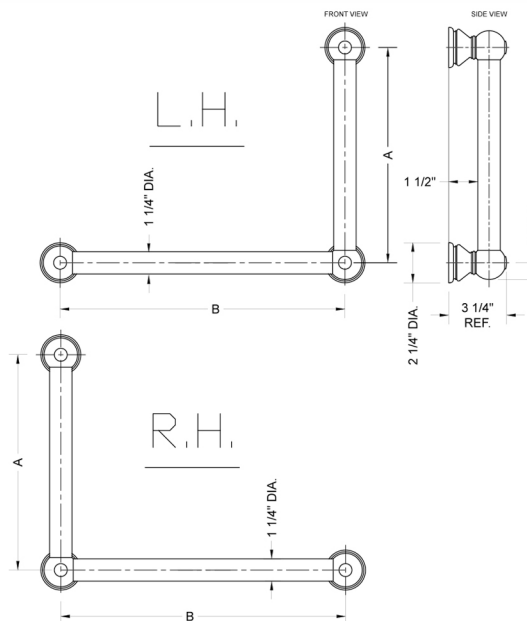

## G30 12H x 12W 90° Grab Bar

Model #: **G30-12H-12W-**

### FEATURES:

- ADA compliant when properly installed
- All brass construction, fully polished & plated
- All grab bars can be custom sized. Contact JACLO for pricing & availability
- Optional handshower sliders and toilet paper/wash cloth holders can be added only upon initial order
- Grab bars over 32" REQUIRE a middle post

### SPECIFICATION DRAWING:

BRASS LUXURY GRAB BAR			
PART. #	DESCRIPTION	A H	B W
G30-12H-12W	CENTER TO CENTER	12"	12"
G30-12H-16W	CENTER TO CENTER	12"	16"
G30-12H-24W	CENTER TO CENTER	12"	24"
G30-12H-32W	CENTER TO CENTER	12"	32"
G30-16H-12W	CENTER TO CENTER	16"	12"
G30-16H-16W	CENTER TO CENTER	16"	16"
G30-16H-24W	CENTER TO CENTER	16"	24"
G30-16H-32W	CENTER TO CENTER	16"	32"
G30-24H-12W	CENTER TO CENTER	24"	12"
G30-24H-16W	CENTER TO CENTER	24"	16"
G30-24H-24W	CENTER TO CENTER	24"	24"
G30-24H-32W	CENTER TO CENTER	24"	32"
G30-32H-12W	CENTER TO CENTER	32"	12"
G30-32H-16W	CENTER TO CENTER	32"	16"
G30-32H-24W	CENTER TO CENTER	32"	24"
G30-32H-32W	CENTER TO CENTER	32"	32"