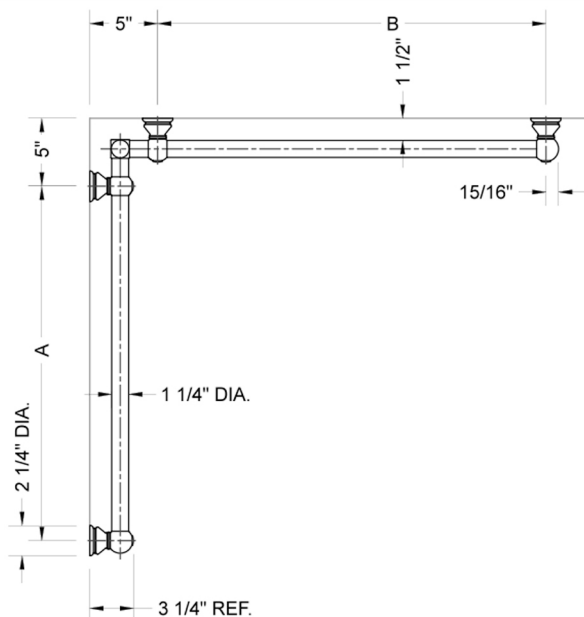

G30 12" x 60" Inside Corner Grab Bar

Model #: G30-12-60-IC-

FEATURES:

- ADA compliant when properly installed
- All brass construction, fully polished & plated
- All grab bars can be custom sized. Contact JACLO for pricing & availability
- Optional handshower sliders and toilet paper/wash cloth holders can be added only upon initial order
- Grab bars over 32" REQUIRE a middle post

SPECIFICATION DRAWING:

BRASS LUXURY GRAB BAR							
PART. #	DESCRIPTION	A	B	PART. #	DESCRIPTION	A	B
G30-12-12-IC	CENTER OF POST	12"	12"	G30-24-36-IC	CENTER OF POST	24"	36"
G30-12-16-IC	CENTER OF POST	12"	16"	G30-24-48-IC	CENTER OF POST	24"	48"
G30-12-24-IC	CENTER OF POST	12"	24"	G30-24-60-IC	CENTER OF POST	24"	60"
G30-12-32-IC	CENTER OF POST	12"	32"				
G30-12-36-IC	CENTER OF POST	12"	36"	G30-32-32-IC	CENTER OF POST	32"	32"
G30-12-48-IC	CENTER OF POST	12"	48"	G30-32-36-IC	CENTER OF POST	32"	36"
G30-12-60-IC	CENTER OF POST	12"	60"	G30-32-48-IC	CENTER OF POST	32"	48"
				G30-32-60-IC	CENTER OF POST	32"	60"
G30-16-16-IC	CENTER OF POST	16"	16"				
G30-16-24-IC	CENTER OF POST	16"	24"	G30-36-36-IC	CENTER OF POST	36"	36"
G30-16-32-IC	CENTER OF POST	16"	32"	G30-36-48-IC	CENTER OF POST	36"	48"
				G30-36-60-IC	CENTER OF POST	36"	60"
G30-16-36-IC	CENTER OF POST	16"	36"				
G30-16-48-IC	CENTER OF POST	16"	48"	G30-48-48-IC	CENTER OF POST	48"	48"
G30-16-60-IC	CENTER OF POST	16"	60"	G30-48-60-IC	CENTER OF POST	48"	60"
G30-24-24-IC	CENTER OF POST	24"	24"	G30-60-60-IC	CENTER OF POST	60"	60"
G30-24-32-IC	CENTER OF POST	24"	32"				