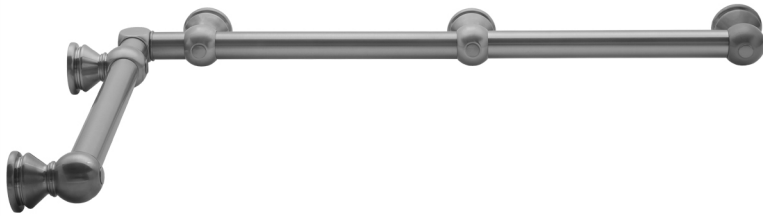

G30 12" x 60" Inside Corner Grab Bar

Model #: G30-12-60-IC-

FEATURES:

- ADA compliant when properly installed
- All brass construction, fully polished & plated
- All grab bars can be custom sized. Contact JACLO for pricing & availability
- Optional handshower sliders and toilet paper/wash cloth holders can be added only upon initial order
- Grab bars over 32" REQUIRE a middle post

AVAILABLE FINISHES:

Polished Chrome (PCH)	Satin Chrome (SC)	Bronze Umber (BU)
Satin Nickel (SN)	Pewter (PEW)	Caramel Bronze (CB)
Polished Nickel (PN)	Antique Brass (AB)	Antique Copper (ACU)
Oil-Rubbed Bronze (ORB)	Polished Brass (PB)	Polished Copper (PCU)
Vintage Bronze (VB)	Satin Brass (SB)	Matte Black (MBK)
Satin Gold (SG)	Polished Gold (PG)	Black Nickel (BKN)
Bombay Gold (BG)	Jewelers Gold (JG)	Europa Bronze (EB)
White (WH)	Sedona Beige (SDB)	Tristan Brass (TB)
Unlacquered Brass (ULB)	Satin Cooper (SCU)	