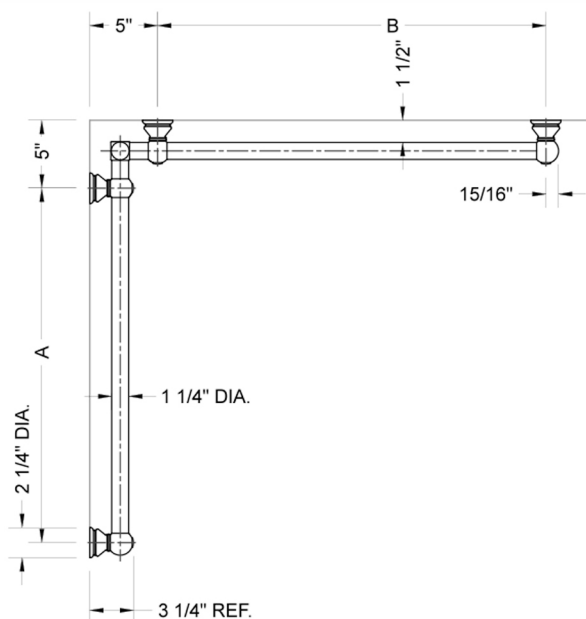

## G30 12" x 48" Inside Corner Grab Bar

Model #: **G30-12-48-IC-**

### FEATURES:

- ADA compliant when properly installed
- All brass construction, fully polished & plated
- All grab bars can be custom sized. Contact JACLO for pricing & availability
- Optional handshower sliders and toilet paper/wash cloth holders can be added only upon initial order
- Grab bars over 32" REQUIRE a middle post

### SPECIFICATION DRAWING:

BRASS LUXURY GRAB BAR							
PART. #	DESCRIPTION	A	B	PART. #	DESCRIPTION	A	B
G30-12-12-IC	CENTER OF POST	12"	12"	G30-24-36-IC	CENTER OF POST	24"	36"
G30-12-16-IC	CENTER OF POST	12"	16"	G30-24-48-IC	CENTER OF POST	24"	48"
G30-12-24-IC	CENTER OF POST	12"	24"	G30-24-60-IC	CENTER OF POST	24"	60"
G30-12-32-IC	CENTER OF POST	12"	32"				
G30-12-36-IC	CENTER OF POST	12"	36"	G30-32-32-IC	CENTER OF POST	32"	32"
G30-12-48-IC	CENTER OF POST	12"	48"	G30-32-36-IC	CENTER OF POST	32"	36"
G30-12-60-IC	CENTER OF POST	12"	60"	G30-32-48-IC	CENTER OF POST	32"	48"
				G30-32-60-IC	CENTER OF POST	32"	60"
G30-16-16-IC	CENTER OF POST	16"	16"				
G30-16-24-IC	CENTER OF POST	16"	24"	G30-36-36-IC	CENTER OF POST	36"	36"
G30-16-32-IC	CENTER OF POST	16"	32"	G30-36-48-IC	CENTER OF POST	36"	48"
				G30-36-60-IC	CENTER OF POST	36"	60"
G30-16-36-IC	CENTER OF POST	16"	36"				
G30-16-48-IC	CENTER OF POST	16"	48"	G30-48-48-IC	CENTER OF POST	48"	48"
G30-16-60-IC	CENTER OF POST	16"	60"	G30-48-60-IC	CENTER OF POST	48"	60"
G30-24-24-IC	CENTER OF POST	24"	24"	G30-60-60-IC	CENTER OF POST	60"	60"
G30-24-32-IC	CENTER OF POST	24"	32"				