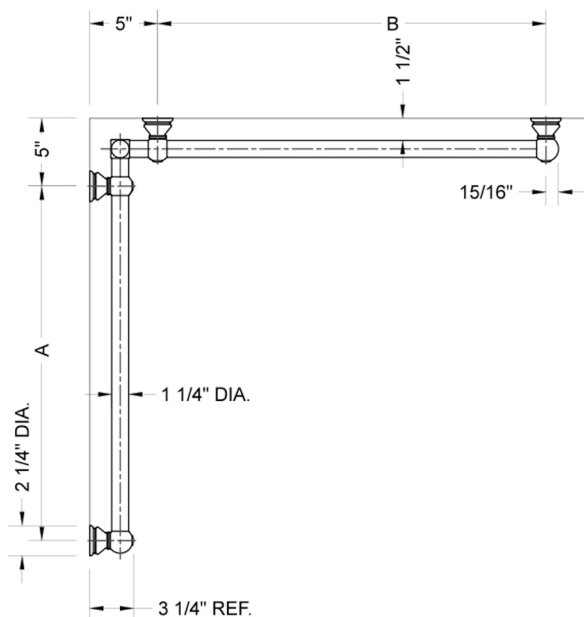

## G30 12" x 36" Inside Corner Grab Bar

**Model #: G30-12-36-IC-**

### FEATURES:

- ADA compliant when properly installed
- All brass construction, fully polished & plated
- All grab bars can be custom sized. Contact JACLO for pricing & availability
- Optional handshower sliders and toilet paper/wash cloth holders can be added only upon initial order
- Grab bars over 32" REQUIRE a middle post

### SPECIFICATION DRAWING:

BRASS LUXURY GRAB BAR							
PART. #	DESCRIPTION	A	B	PART. #	DESCRIPTION	A	B
G30-12-12-IC	CENTER OF POST	12"	12"	G30-24-36-IC	CENTER OF POST	24"	36"
G30-12-16-IC	CENTER OF POST	12"	16"	G30-24-48-IC	CENTER OF POST	24"	48"
G30-12-24-IC	CENTER OF POST	12"	24"	G30-24-60-IC	CENTER OF POST	24"	60"
G30-12-32-IC	CENTER OF POST	12"	32"				
G30-12-36-IC	CENTER OF POST	12"	36"	G30-32-32-IC	CENTER OF POST	32"	32"
G30-12-48-IC	CENTER OF POST	12"	48"	G30-32-36-IC	CENTER OF POST	32"	36"
G30-12-60-IC	CENTER OF POST	12"	60"	G30-32-48-IC	CENTER OF POST	32"	48"
				G30-32-60-IC	CENTER OF POST	32"	60"
G30-16-16-IC	CENTER OF POST	16"	16"				
G30-16-24-IC	CENTER OF POST	16"	24"	G30-36-36-IC	CENTER OF POST	36"	36"
G30-16-32-IC	CENTER OF POST	16"	32"	G30-36-48-IC	CENTER OF POST	36"	48"
				G30-36-60-IC	CENTER OF POST	36"	60"
G30-16-36-IC	CENTER OF POST	16"	36"				
G30-16-48-IC	CENTER OF POST	16"	48"	G30-48-48-IC	CENTER OF POST	48"	48"
G30-16-60-IC	CENTER OF POST	16"	60"	G30-48-60-IC	CENTER OF POST	48"	60"
G30-24-24-IC	CENTER OF POST	24"	24"	G30-60-60-IC	CENTER OF POST	60"	60"
G30-24-32-IC	CENTER OF POST	24"	32"				