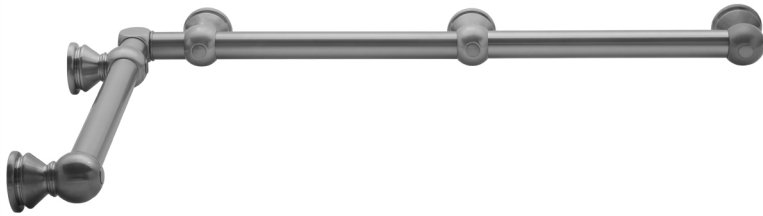

## G30 12" x 36" Inside Corner Grab Bar

**Model #: G30-12-36-IC-**

### FEATURES:

- ADA compliant when properly installed
- All brass construction, fully polished & plated
- All grab bars can be custom sized. Contact JACLO for pricing & availability
- Optional handshower sliders and toilet paper/wash cloth holders can be added only upon initial order
- Grab bars over 32" REQUIRE a middle post

### SPECIFICATION DRAWING:

BRASS LUXURY GRAB BAR							
PART. #	DESCRIPTION	A	B	PART. #	DESCRIPTION	A	B
G30-12-12-IC	CENTER OF POST	12"	12"	G30-24-36-IC	CENTER OF POST	24"	36"
G30-12-16-IC	CENTER OF POST	12"	16"	G30-24-48-IC	CENTER OF POST	24"	48"
G30-12-24-IC	CENTER OF POST	12"	24"	G30-24-60-IC	CENTER OF POST	24"	60"
G30-12-32-IC	CENTER OF POST	12"	32"				
G30-12-36-IC	CENTER OF POST	12"	36"	G30-32-32-IC	CENTER OF POST	32"	32"
G30-12-48-IC	CENTER OF POST	12"	48"	G30-32-36-IC	CENTER OF POST	32"	36"
G30-12-60-IC	CENTER OF POST	12"	60"	G30-32-48-IC	CENTER OF POST	32"	48"
				G30-32-60-IC	CENTER OF POST	32"	60"
G30-16-16-IC	CENTER OF POST	16"	16"				
G30-16-24-IC	CENTER OF POST	16"	24"	G30-36-36-IC	CENTER OF POST	36"	36"
G30-16-32-IC	CENTER OF POST	16"	32"	G30-36-48-IC	CENTER OF POST	36"	48"
				G30-36-60-IC	CENTER OF POST	36"	60"
G30-16-36-IC	CENTER OF POST	16"	36"				
G30-16-48-IC	CENTER OF POST	16"	48"	G30-48-48-IC	CENTER OF POST	48"	48"
G30-16-60-IC	CENTER OF POST	16"	60"	G30-48-60-IC	CENTER OF POST	48"	60"
G30-24-24-IC	CENTER OF POST	24"	24"	G30-60-60-IC	CENTER OF POST	60"	60"
G30-24-32-IC	CENTER OF POST	24"	32"				