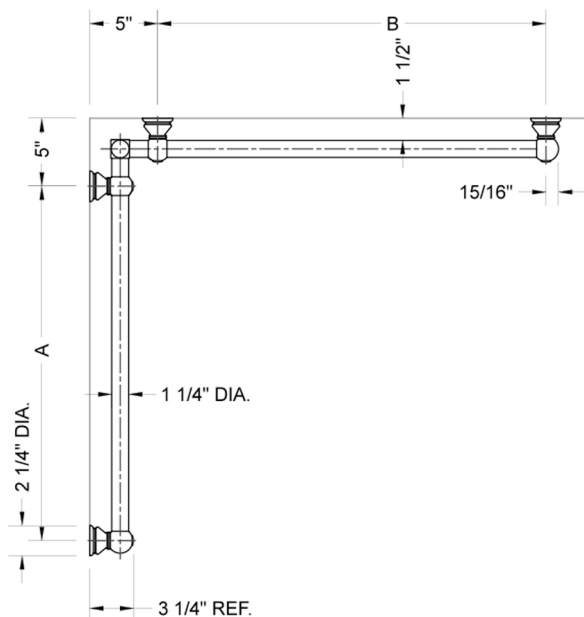

G30 12" x 32" Inside Corner Grab Bar

Model #: G30-12-32-IC-

FEATURES:

- ADA compliant when properly installed
- All brass construction, fully polished & plated
- All grab bars can be custom sized. Contact JACLO for pricing & availability
- Optional handshower sliders and toilet paper/wash cloth holders can be added only upon initial order
- Grab bars over 32" REQUIRE a middle post

SPECIFICATION DRAWING:

BRASS LUXURY GRAB BAR							
PART. #	DESCRIPTION	A	B	PART. #	DESCRIPTION	A	B
G30-12-12-IC	CENTER OF POST	12"	12"	G30-24-36-IC	CENTER OF POST	24"	36"
G30-12-16-IC	CENTER OF POST	12"	16"	G30-24-48-IC	CENTER OF POST	24"	48"
G30-12-24-IC	CENTER OF POST	12"	24"	G30-24-60-IC	CENTER OF POST	24"	60"
G30-12-32-IC	CENTER OF POST	12"	32"				
G30-12-36-IC	CENTER OF POST	12"	36"	G30-32-32-IC	CENTER OF POST	32"	32"
G30-12-48-IC	CENTER OF POST	12"	48"	G30-32-36-IC	CENTER OF POST	32"	36"
G30-12-60-IC	CENTER OF POST	12"	60"	G30-32-48-IC	CENTER OF POST	32"	48"
				G30-32-60-IC	CENTER OF POST	32"	60"
G30-16-16-IC	CENTER OF POST	16"	16"				
G30-16-24-IC	CENTER OF POST	16"	24"	G30-36-36-IC	CENTER OF POST	36"	36"
G30-16-32-IC	CENTER OF POST	16"	32"	G30-36-48-IC	CENTER OF POST	36"	48"
				G30-36-60-IC	CENTER OF POST	36"	60"
G30-16-36-IC	CENTER OF POST	16"	36"				
G30-16-48-IC	CENTER OF POST	16"	48"	G30-48-48-IC	CENTER OF POST	48"	48"
G30-16-60-IC	CENTER OF POST	16"	60"	G30-48-60-IC	CENTER OF POST	48"	60"
G30-24-24-IC	CENTER OF POST	24"	24"	G30-60-60-IC	CENTER OF POST	60"	60"
G30-24-32-IC	CENTER OF POST	24"	32"				