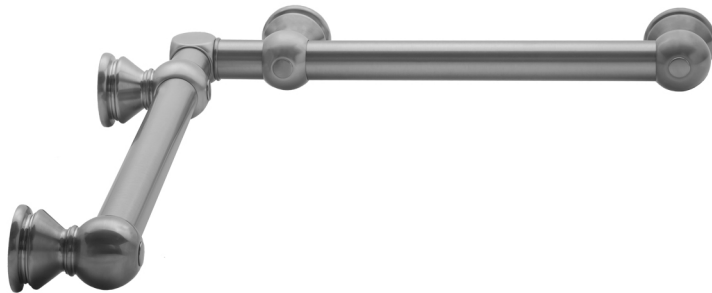

G30 12" x 32" Inside Corner Grab Bar

Model #: G30-12-32-IC-

FEATURES:

- ADA compliant when properly installed
- All brass construction, fully polished & plated
- All grab bars can be custom sized. Contact JACLO for pricing & availability
- Optional handshower sliders and toilet paper/wash cloth holders can be added only upon initial order
- Grab bars over 32" REQUIRE a middle post

AVAILABLE FINISHES:

Polished Chrome (PCH)	Satin Chrome (SC)	Bronze Umber (BU)
Satin Nickel (SN)	Pewter (PEW)	Caramel Bronze (CB)
Polished Nickel (PN)	Antique Brass (AB)	Antique Copper (ACU)
Oil-Rubbed Bronze (ORB)	Polished Brass (PB)	Polished Copper (PCU)
Vintage Bronze (VB)	Satin Brass (SB)	Matte Black (MBK)
Satin Gold (SG)	Polished Gold (PG)	Black Nickel (BKN)
Bombay Gold (BG)	Jewelers Gold (JG)	Europa Bronze (EB)
White (WH)	Sedona Beige (SDB)	Tristan Brass (TB)
Unlacquered Brass (ULB)	Satin Cooper (SCU)	