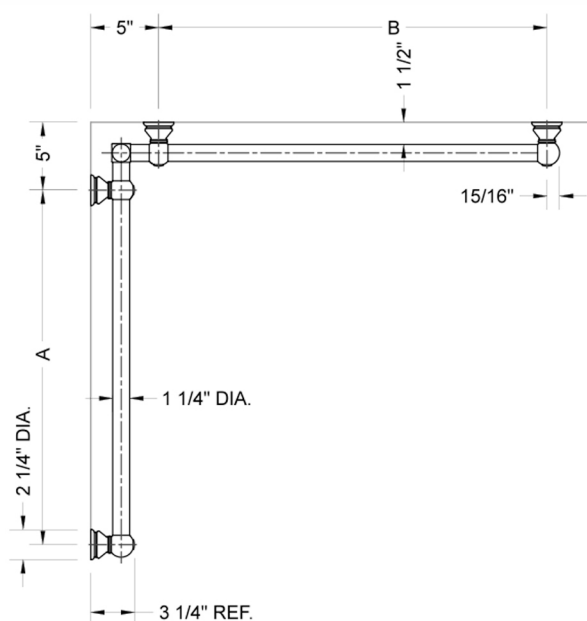

G30 12" x 24" Inside Corner Grab Bar

Model #: G30-12-24-IC-

FEATURES:

- ADA compliant when properly installed
- All brass construction, fully polished & plated
- All grab bars can be custom sized. Contact JACLO for pricing & availability
- Optional handshower sliders and toilet paper/wash cloth holders can be added only upon initial order
- Grab bars over 32" REQUIRE a middle post

SPECIFICATION DRAWING:

BRASS LUXURY GRAB BAR							
PART. #	DESCRIPTION	A	B	PART. #	DESCRIPTION	A	B
G30-12-12-IC	CENTER OF POST	12"	12"	G30-24-36-IC	CENTER OF POST	24"	36"
G30-12-16-IC	CENTER OF POST	12"	16"	G30-24-48-IC	CENTER OF POST	24"	48"
G30-12-24-IC	CENTER OF POST	12"	24"	G30-24-60-IC	CENTER OF POST	24"	60"
G30-12-32-IC	CENTER OF POST	12"	32"				
G30-12-36-IC	CENTER OF POST	12"	36"	G30-32-32-IC	CENTER OF POST	32"	32"
G30-12-48-IC	CENTER OF POST	12"	48"	G30-32-36-IC	CENTER OF POST	32"	36"
G30-12-60-IC	CENTER OF POST	12"	60"	G30-32-48-IC	CENTER OF POST	32"	48"
				G30-32-60-IC	CENTER OF POST	32"	60"
G30-16-16-IC	CENTER OF POST	16"	16"				
G30-16-24-IC	CENTER OF POST	16"	24"	G30-36-36-IC	CENTER OF POST	36"	36"
G30-16-32-IC	CENTER OF POST	16"	32"	G30-36-48-IC	CENTER OF POST	36"	48"
				G30-36-60-IC	CENTER OF POST	36"	60"
G30-16-36-IC	CENTER OF POST	16"	36"				
G30-16-48-IC	CENTER OF POST	16"	48"	G30-48-48-IC	CENTER OF POST	48"	48"
G30-16-60-IC	CENTER OF POST	16"	60"	G30-48-60-IC	CENTER OF POST	48"	60"
G30-24-24-IC	CENTER OF POST	24"	24"	G30-60-60-IC	CENTER OF POST	60"	60"
G30-24-32-IC	CENTER OF POST	24"	32"				