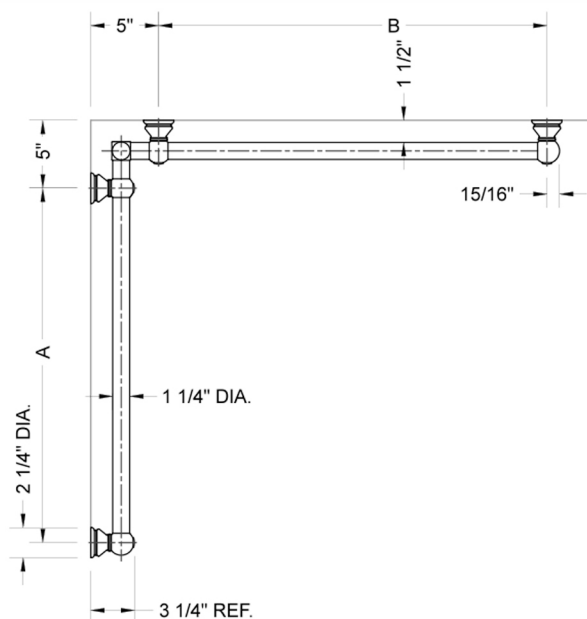

## G30 12" x 16" Inside Corner Grab Bar

Model #: G30-12-16-IC-

### FEATURES:

- ADA compliant when properly installed
- All brass construction, fully polished & plated
- All grab bars can be custom sized. Contact JACLO for pricing & availability
- Optional handshower sliders and toilet paper/wash cloth holders can be added only upon initial order
- Grab bars over 32" REQUIRE a middle post

### SPECIFICATION DRAWING:

BRASS LUXURY GRAB BAR							
PART. #	DESCRIPTION	A	B	PART. #	DESCRIPTION	A	B
G30-12-12-IC	CENTER OF POST	12"	12"	G30-24-36-IC	CENTER OF POST	24"	36"
G30-12-16-IC	CENTER OF POST	12"	16"	G30-24-48-IC	CENTER OF POST	24"	48"
G30-12-24-IC	CENTER OF POST	12"	24"	G30-24-60-IC	CENTER OF POST	24"	60"
G30-12-32-IC	CENTER OF POST	12"	32"				
G30-12-36-IC	CENTER OF POST	12"	36"	G30-32-32-IC	CENTER OF POST	32"	32"
G30-12-48-IC	CENTER OF POST	12"	48"	G30-32-36-IC	CENTER OF POST	32"	36"
G30-12-60-IC	CENTER OF POST	12"	60"	G30-32-48-IC	CENTER OF POST	32"	48"
				G30-32-60-IC	CENTER OF POST	32"	60"
G30-16-16-IC	CENTER OF POST	16"	16"				
G30-16-24-IC	CENTER OF POST	16"	24"	G30-36-36-IC	CENTER OF POST	36"	36"
G30-16-32-IC	CENTER OF POST	16"	32"	G30-36-48-IC	CENTER OF POST	36"	48"
				G30-36-60-IC	CENTER OF POST	36"	60"
G30-16-36-IC	CENTER OF POST	16"	36"				
G30-16-48-IC	CENTER OF POST	16"	48"	G30-48-48-IC	CENTER OF POST	48"	48"
G30-16-60-IC	CENTER OF POST	16"	60"	G30-48-60-IC	CENTER OF POST	48"	60"
G30-24-24-IC	CENTER OF POST	24"	24"	G30-60-60-IC	CENTER OF POST	60"	60"
G30-24-32-IC	CENTER OF POST	24"	32"				