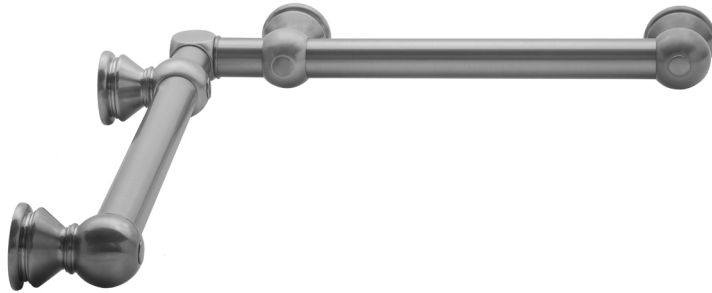

G30 12" x 12" Inside Corner Grab Bar

Model #: G30-12-12-IC-

FEATURES:

- ADA compliant when properly installed
- All brass construction, fully polished & plated
- All grab bars can be custom sized. Contact JACLO for pricing & availability
- Optional handshower sliders and toilet paper/wash cloth holders can be added only upon initial order
- Grab bars over 32" REQUIRE a middle post

AVAILABLE FINISHES:

Polished Chrome (PCH)	Satin Chrome (SC)	Bronze Umber (BU)
Satin Nickel (SN)	Pewter (PEW)	Caramel Bronze (CB)
Polished Nickel (PN)	Antique Brass (AB)	Antique Copper (ACU)
Oil-Rubbed Bronze (ORB)	Polished Brass (PB)	Polished Copper (PCU)
Vintage Bronze (VB)	Satin Brass (SB)	Matte Black (MBK)
Satin Gold (SG)	Polished Gold (PG)	Black Nickel (BKN)
Bombay Gold (BG)	Jewelers Gold (JG)	Europa Bronze (EB)
White (WH)	Sedona Beige (SDB)	Tristan Brass (TB)
Unlacquered Brass (ULB)	Satin Cooper (SCU)	