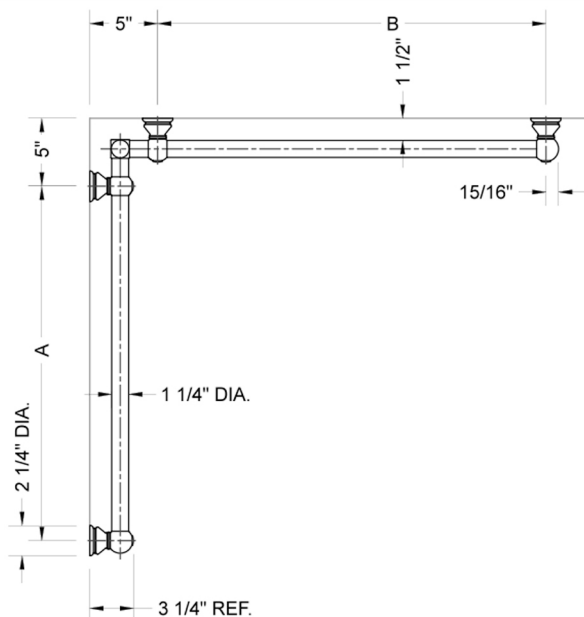

G30 12" x 12" Inside Corner Grab Bar

Model #: G30-12-12-IC-

FEATURES:

- ADA compliant when properly installed
- All brass construction, fully polished & plated
- All grab bars can be custom sized. Contact JACLO for pricing & availability
- Optional handshower sliders and toilet paper/wash cloth holders can be added only upon initial order
- Grab bars over 32" REQUIRE a middle post

SPECIFICATION DRAWING:

BRASS LUXURY GRAB BAR							
PART. #	DESCRIPTION	A	B	PART. #	DESCRIPTION	A	B
G30-12-12-IC	CENTER OF POST	12"	12"	G30-24-36-IC	CENTER OF POST	24"	36"
G30-12-16-IC	CENTER OF POST	12"	16"	G30-24-48-IC	CENTER OF POST	24"	48"
G30-12-24-IC	CENTER OF POST	12"	24"	G30-24-60-IC	CENTER OF POST	24"	60"
G30-12-32-IC	CENTER OF POST	12"	32"				
G30-12-36-IC	CENTER OF POST	12"	36"	G30-32-32-IC	CENTER OF POST	32"	32"
G30-12-48-IC	CENTER OF POST	12"	48"	G30-32-36-IC	CENTER OF POST	32"	36"
G30-12-60-IC	CENTER OF POST	12"	60"	G30-32-48-IC	CENTER OF POST	32"	48"
				G30-32-60-IC	CENTER OF POST	32"	60"
G30-16-16-IC	CENTER OF POST	16"	16"				
G30-16-24-IC	CENTER OF POST	16"	24"	G30-36-36-IC	CENTER OF POST	36"	36"
G30-16-32-IC	CENTER OF POST	16"	32"	G30-36-48-IC	CENTER OF POST	36"	48"
				G30-36-60-IC	CENTER OF POST	36"	60"
G30-16-36-IC	CENTER OF POST	16"	36"				
G30-16-48-IC	CENTER OF POST	16"	48"	G30-48-48-IC	CENTER OF POST	48"	48"
G30-16-60-IC	CENTER OF POST	16"	60"	G30-48-60-IC	CENTER OF POST	48"	60"
G30-24-24-IC	CENTER OF POST	24"	24"	G30-60-60-IC	CENTER OF POST	60"	60"
G30-24-32-IC	CENTER OF POST	24"	32"				