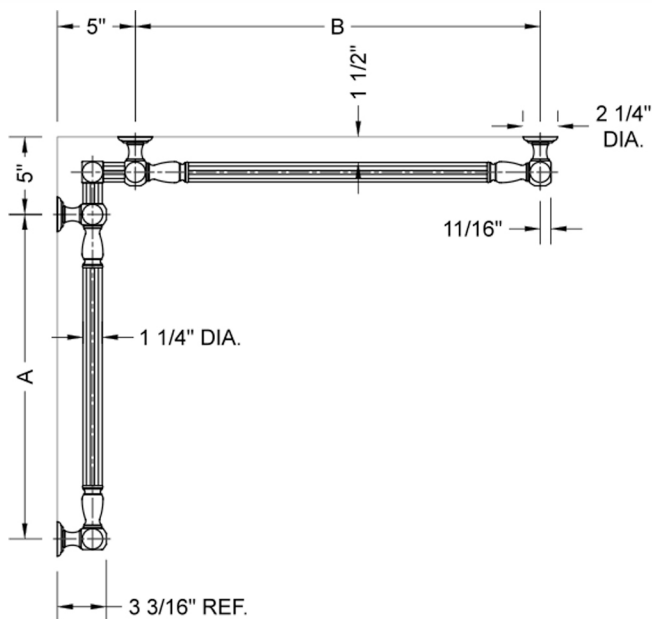

## G21 60" x 60" Inside Corner Grab Bar

Model #: G21-60-60-IC-

### FEATURES:

- ADA compliant when properly installed
- All brass construction, fully polished & plated
- All grab bars can be custom sized. Contact JACLO for pricing & availability
- Optional handshower sliders and toilet paper/wash cloth holders can be added only upon initial order
- Grab bars over 32" REQUIRE a middle post

### SPECIFICATION DRAWING:

BRASS LUXURY GRAB BAR							
PART. #	DESCRIPTION	A	B	PART. #	DESCRIPTION	A	B
G21-12-12-IC	CENTER OF POST	12"	12"	G21-24-36-IC	CENTER OF POST	24"	36"
G21-12-16-IC	CENTER OF POST	12"	16"	G21-24-48-IC	CENTER OF POST	24"	48"
G21-12-24-IC	CENTER OF POST	12"	24"	G21-24-60-IC	CENTER OF POST	24"	60"
G21-12-32-IC	CENTER OF POST	12"	32"				
				G21-32-32-IC	CENTER OF POST	32"	32"
G21-12-36-IC	CENTER OF POST	12"	36"	G21-32-36-IC	CENTER OF POST	32"	36"
G21-12-48-IC	CENTER OF POST	12"	48"	G21-32-48-IC	CENTER OF POST	32"	48"
G21-12-60-IC	CENTER OF POST	12"	60"	G21-32-60-IC	CENTER OF POST	32"	60"
G21-16-16-IC	CENTER OF POST	16"	16"	G21-36-36-IC	CENTER OF POST	36"	36"
G21-16-24-IC	CENTER OF POST	16"	24"	G21-36-48-IC	CENTER OF POST	36"	48"
G21-16-32-IC	CENTER OF POST	16"	32"	G21-36-60-IC	CENTER OF POST	36"	60"
G21-16-36-IC	CENTER OF POST	16"	36"	G21-48-48-IC	CENTER OF POST	48"	48"
G21-16-48-IC	CENTER OF POST	16"	48"	G21-48-60-IC	CENTER OF POST	48"	60"
G21-16-60-IC	CENTER OF POST	16"	60"				
				G21-60-60-IC	CENTER OF POST	60"	60"
G21-24-24-IC	CENTER OF POST	24"	24"				
G21-24-32-IC	CENTER OF POST	24"	32"				