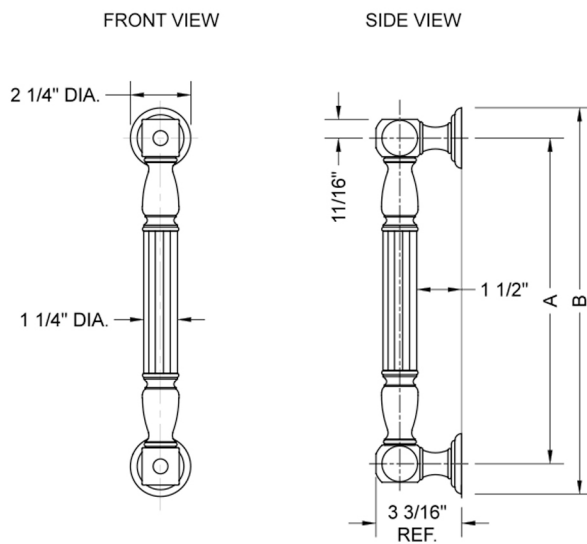

48" G21 Straight Grab Bar

Model #: G21-48-

FEATURES:

- ADA compliant when properly installed
- All brass construction, fully polished & plated
- All grab bars can be custom sized. Contact JACLO for pricing & availability
- Optional handshower sliders and toilet paper/wash cloth holders can be added only upon initial order
- Grab bars over 32" REQUIRE a middle post

SPECIFICATION DRAWING:

BRASS LUXURY GRAB BAR			
PART. #	DESCRIPTION	A	B
G21-12-XX	12" CENTER TO CENTER	12"	14 1/4"
G21-16-XX	16" CENTER TO CENTER	16"	18 1/4"
G21-18-XX	18" CENTER TO CENTER	18"	20 1/4"
G21-24-XX	24" CENTER TO CENTER	24"	26 1/4"
G21-32-XX	32" CENTER TO CENTER	32"	34 1/4"
*NOTE: GRAB BARS OVER 32" REQUIRE A MIDDLE POST			
G21-36-XX	36" CENTER TO CENTER	36"	38 1/4"
G21-42-XX	42" CENTER TO CENTER	42"	44 1/4"
G21-48-XX	48" CENTER TO CENTER	48"	50 1/4"
G21-60-XX	60" CENTER TO CENTER	60"	62 1/4"