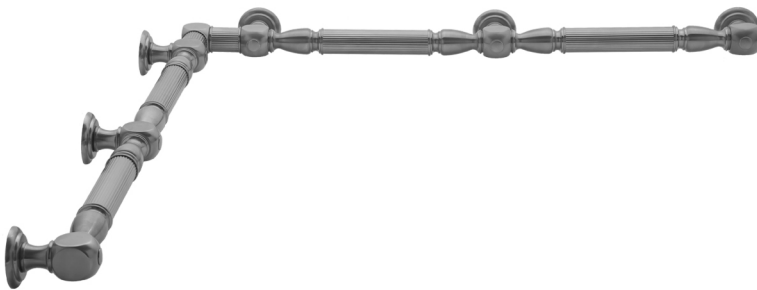

G21 48" x 60" Inside Corner Grab Bar

Model #: **G21-48-60-IC-**

FEATURES:

- ADA compliant when properly installed
- All brass construction, fully polished & plated
- All grab bars can be custom sized. Contact JACLO for pricing & availability
- Optional handshower sliders and toilet paper/wash cloth holders can be added only upon initial order
- Grab bars over 32" REQUIRE a middle post

AVAILABLE FINISHES:

Polished Chrome (PCH)	Satin Chrome (SC)	Bronze Umber (BU)
Satin Nickel (SN)	Pewter (PEW)	Caramel Bronze (CB)
Polished Nickel (PN)	Antique Brass (AB)	Antique Copper (ACU)
Oil-Rubbed Bronze (ORB)	Polished Brass (PB)	Polished Copper (PCU)
Vintage Bronze (VB)	Satin Brass (SB)	Matte Black (MBK)
Satin Gold (SG)	Polished Gold (PG)	Black Nickel (BKN)
Bombay Gold (BG)	Jewelers Gold (JG)	Europa Bronze (EB)
White (WH)	Sedona Beige (SDB)	Tristan Brass (TB)
Unlacquered Brass (ULB)	Satin Cooper (SCU)	