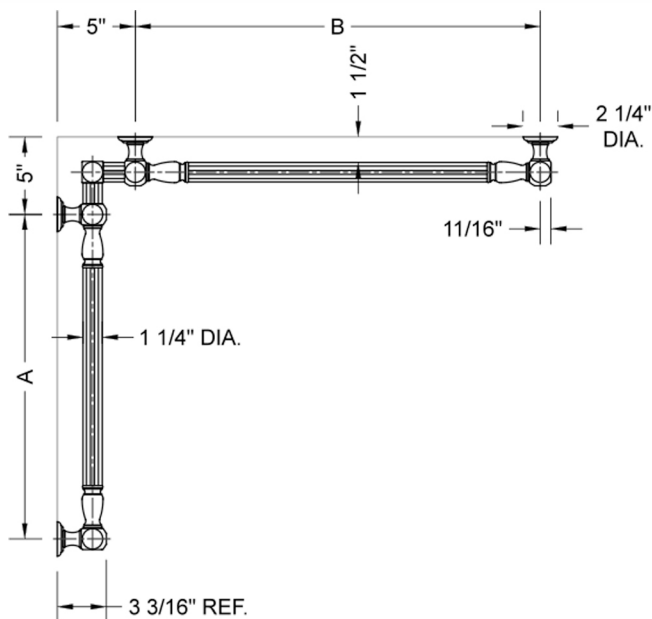

G21 48" x 60" Inside Corner Grab Bar

Model #: **G21-48-60-IC-**

FEATURES:

- ADA compliant when properly installed
- All brass construction, fully polished & plated
- All grab bars can be custom sized. Contact JACLO for pricing & availability
- Optional handshower sliders and toilet paper/wash cloth holders can be added only upon initial order
- Grab bars over 32" REQUIRE a middle post

SPECIFICATION DRAWING:

BRASS LUXURY GRAB BAR							
PART. #	DESCRIPTION	A	B	PART. #	DESCRIPTION	A	B
G21-12-12-IC	CENTER OF POST	12"	12"	G21-24-36-IC	CENTER OF POST	24"	36"
G21-12-16-IC	CENTER OF POST	12"	16"	G21-24-48-IC	CENTER OF POST	24"	48"
G21-12-24-IC	CENTER OF POST	12"	24"	G21-24-60-IC	CENTER OF POST	24"	60"
G21-12-32-IC	CENTER OF POST	12"	32"				
G21-12-36-IC	CENTER OF POST	12"	36"	G21-32-32-IC	CENTER OF POST	32"	32"
G21-12-48-IC	CENTER OF POST	12"	48"	G21-32-36-IC	CENTER OF POST	32"	36"
G21-12-60-IC	CENTER OF POST	12"	60"	G21-32-48-IC	CENTER OF POST	32"	48"
				G21-32-60-IC	CENTER OF POST	32"	60"
G21-16-16-IC	CENTER OF POST	16"	16"				
G21-16-24-IC	CENTER OF POST	16"	24"	G21-36-36-IC	CENTER OF POST	36"	36"
G21-16-32-IC	CENTER OF POST	16"	32"	G21-36-48-IC	CENTER OF POST	36"	48"
				G21-36-60-IC	CENTER OF POST	36"	60"
G21-16-36-IC	CENTER OF POST	16"	36"				
G21-16-48-IC	CENTER OF POST	16"	48"	G21-48-48-IC	CENTER OF POST	48"	48"
G21-16-60-IC	CENTER OF POST	16"	60"	G21-48-60-IC	CENTER OF POST	48"	60"
G21-24-24-IC	CENTER OF POST	24"	24"	G21-60-60-IC	CENTER OF POST	60"	60"
G21-24-32-IC	CENTER OF POST	24"	32"				