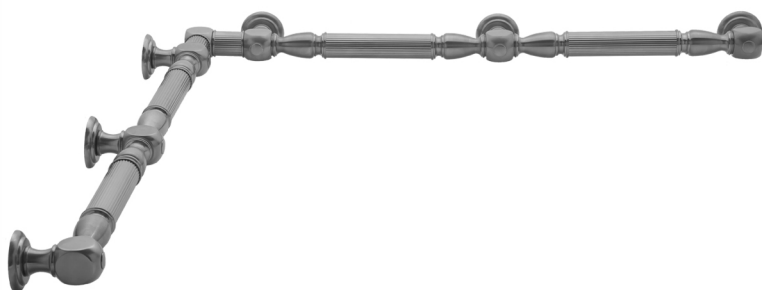

G21 48" x 48" Inside Corner Grab Bar

Model #: **G21-48-48-IC-**

FEATURES:

- ADA compliant when properly installed
- All brass construction, fully polished & plated
- All grab bars can be custom sized. Contact JACLO for pricing & availability
- Optional handshower sliders and toilet paper/wash cloth holders can be added only upon initial order
- Grab bars over 32" REQUIRE a middle post

AVAILABLE FINISHES:

Polished Chrome (PCH)	Satin Chrome (SC)	Bronze Umber (BU)
Satin Nickel (SN)	Pewter (PEW)	Caramel Bronze (CB)
Polished Nickel (PN)	Antique Brass (AB)	Antique Copper (ACU)
Oil-Rubbed Bronze (ORB)	Polished Brass (PB)	Polished Copper (PCU)
Vintage Bronze (VB)	Satin Brass (SB)	Matte Black (MBK)
Satin Gold (SG)	Polished Gold (PG)	Black Nickel (BKN)
Bombay Gold (BG)	Jewelers Gold (JG)	Europa Bronze (EB)
White (WH)	Sedona Beige (SDB)	Tristan Brass (TB)
Unlacquered Brass (ULB)	Satin Cooper (SCU)	