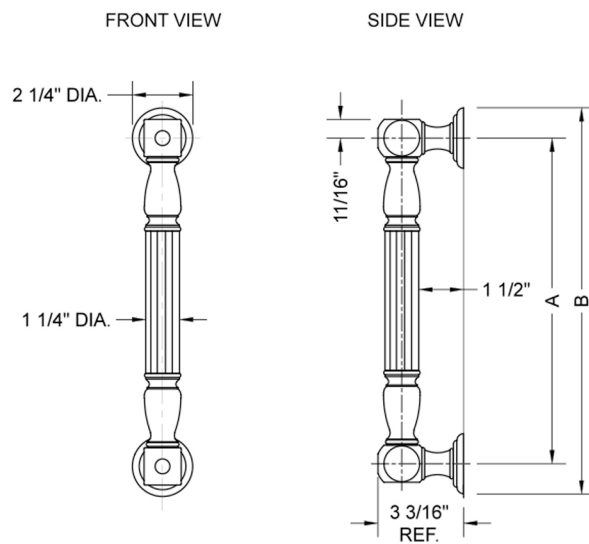

42" G21 Straight Grab Bar

Model #: G21-42-

FEATURES:

- ADA compliant when properly installed
- All brass construction, fully polished & plated
- All grab bars can be custom sized. Contact JACLO for pricing & availability
- Optional handshower sliders and toilet paper/wash cloth holders can be added only upon initial order
- Grab bars over 32" REQUIRE a middle post

SPECIFICATION DRAWING:

BRASS LUXURY GRAB BAR			
PART. #	DESCRIPTION	A	B
G21-12-XX	12" CENTER TO CENTER	12"	14 1/4"
G21-16-XX	16" CENTER TO CENTER	16"	18 1/4"
G21-18-XX	18" CENTER TO CENTER	18"	20 1/4"
G21-24-XX	24" CENTER TO CENTER	24"	26 1/4"
G21-32-XX	32" CENTER TO CENTER	32"	34 1/4"
*NOTE: GRAB BARS OVER 32" REQUIRE A MIDDLE POST			
G21-36-XX	36" CENTER TO CENTER	36"	38 1/4"
G21-42-XX	42" CENTER TO CENTER	42"	44 1/4"
G21-48-XX	48" CENTER TO CENTER	48"	50 1/4"
G21-60-XX	60" CENTER TO CENTER	60"	62 1/4"