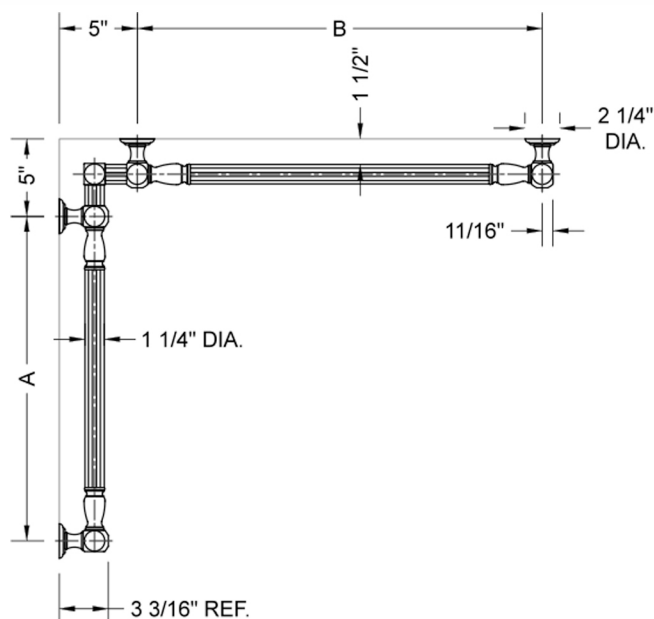

G21 36" x 48" Inside Corner Grab Bar

Model #: **G21-36-48-IC-**

FEATURES:

- ADA compliant when properly installed
- All brass construction, fully polished & plated
- All grab bars can be custom sized. Contact JACLO for pricing & availability
- Optional handshower sliders and toilet paper/wash cloth holders can be added only upon initial order
- Grab bars over 32" REQUIRE a middle post

SPECIFICATION DRAWING:

BRASS LUXURY GRAB BAR							
PART. #	DESCRIPTION	A	B	PART. #	DESCRIPTION	A	B
G21-12-12-IC	CENTER OF POST	12"	12"	G21-24-36-IC	CENTER OF POST	24"	36"
G21-12-16-IC	CENTER OF POST	12"	16"	G21-24-48-IC	CENTER OF POST	24"	48"
G21-12-24-IC	CENTER OF POST	12"	24"	G21-24-60-IC	CENTER OF POST	24"	60"
G21-12-32-IC	CENTER OF POST	12"	32"				
G21-12-36-IC	CENTER OF POST	12"	36"	G21-32-32-IC	CENTER OF POST	32"	32"
G21-12-48-IC	CENTER OF POST	12"	48"	G21-32-36-IC	CENTER OF POST	32"	36"
G21-12-60-IC	CENTER OF POST	12"	60"	G21-32-48-IC	CENTER OF POST	32"	48"
				G21-32-60-IC	CENTER OF POST	32"	60"
G21-16-16-IC	CENTER OF POST	16"	16"				
G21-16-24-IC	CENTER OF POST	16"	24"	G21-36-36-IC	CENTER OF POST	36"	36"
G21-16-32-IC	CENTER OF POST	16"	32"	G21-36-48-IC	CENTER OF POST	36"	48"
				G21-36-60-IC	CENTER OF POST	36"	60"
G21-16-36-IC	CENTER OF POST	16"	36"				
G21-16-48-IC	CENTER OF POST	16"	48"	G21-48-48-IC	CENTER OF POST	48"	48"
G21-16-60-IC	CENTER OF POST	16"	60"	G21-48-60-IC	CENTER OF POST	48"	60"
G21-24-24-IC	CENTER OF POST	24"	24"	G21-60-60-IC	CENTER OF POST	60"	60"
G21-24-32-IC	CENTER OF POST	24"	32"				