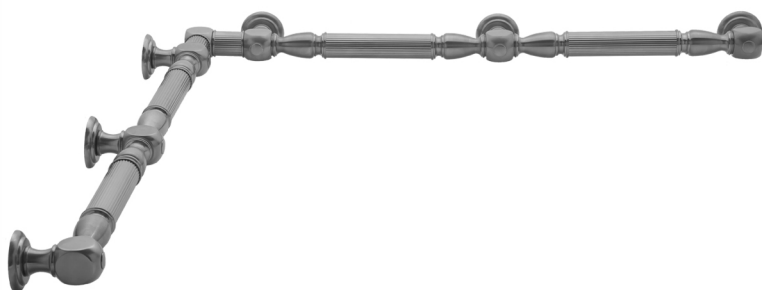

G21 36" x 48" Inside Corner Grab Bar

Model #: **G21-36-48-IC-**

FEATURES:

- ADA compliant when properly installed
- All brass construction, fully polished & plated
- All grab bars can be custom sized. Contact JACLO for pricing & availability
- Optional handshower sliders and toilet paper/wash cloth holders can be added only upon initial order
- Grab bars over 32" REQUIRE a middle post

AVAILABLE FINISHES:

Polished Chrome (PCH)	Satin Chrome (SC)	Bronze Umber (BU)
Satin Nickel (SN)	Pewter (PEW)	Caramel Bronze (CB)
Polished Nickel (PN)	Antique Brass (AB)	Antique Copper (ACU)
Oil-Rubbed Bronze (ORB)	Polished Brass (PB)	Polished Copper (PCU)
Vintage Bronze (VB)	Satin Brass (SB)	Matte Black (MBK)
Satin Gold (SG)	Polished Gold (PG)	Black Nickel (BKN)
Bombay Gold (BG)	Jewelers Gold (JG)	Europa Bronze (EB)
White (WH)	Sedona Beige (SDB)	Tristan Brass (TB)
Unlacquered Brass (ULB)	Satin Cooper (SCU)	