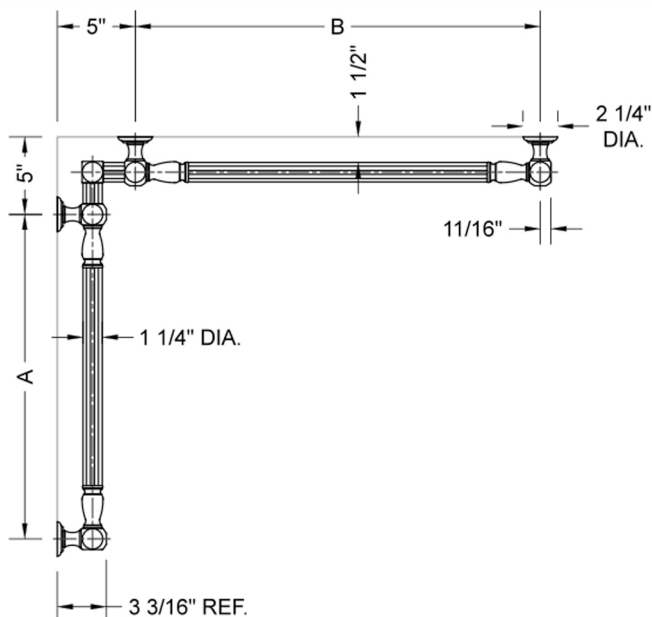

G21 36" x 36" Inside Corner Grab Bar

Model #: G21-36-36-IC-

FEATURES:

- ADA compliant when properly installed
- All brass construction, fully polished & plated
- All grab bars can be custom sized. Contact JACLO for pricing & availability
- Optional handshower sliders and toilet paper/wash cloth holders can be added only upon initial order
- Grab bars over 32" REQUIRE a middle post

SPECIFICATION DRAWING:

BRASS LUXURY GRAB BAR							
PART. #	DESCRIPTION	A	B	PART. #	DESCRIPTION	A	B
G21-12-12-IC	CENTER OF POST	12"	12"	G21-24-36-IC	CENTER OF POST	24"	36"
G21-12-16-IC	CENTER OF POST	12"	16"	G21-24-48-IC	CENTER OF POST	24"	48"
G21-12-24-IC	CENTER OF POST	12"	24"	G21-24-60-IC	CENTER OF POST	24"	60"
G21-12-32-IC	CENTER OF POST	12"	32"				
				G21-32-32-IC	CENTER OF POST	32"	32"
G21-12-36-IC	CENTER OF POST	12"	36"	G21-32-36-IC	CENTER OF POST	32"	36"
G21-12-48-IC	CENTER OF POST	12"	48"	G21-32-48-IC	CENTER OF POST	32"	48"
G21-12-60-IC	CENTER OF POST	12"	60"	G21-32-60-IC	CENTER OF POST	32"	60"
G21-16-16-IC	CENTER OF POST	16"	16"	G21-36-36-IC	CENTER OF POST	36"	36"
G21-16-24-IC	CENTER OF POST	16"	24"	G21-36-48-IC	CENTER OF POST	36"	48"
G21-16-32-IC	CENTER OF POST	16"	32"	G21-36-60-IC	CENTER OF POST	36"	60"
G21-16-36-IC	CENTER OF POST	16"	36"	G21-48-48-IC	CENTER OF POST	48"	48"
G21-16-48-IC	CENTER OF POST	16"	48"	G21-48-60-IC	CENTER OF POST	48"	60"
G21-16-60-IC	CENTER OF POST	16"	60"				
				G21-60-60-IC	CENTER OF POST	60"	60"
G21-24-24-IC	CENTER OF POST	24"	24"				
G21-24-32-IC	CENTER OF POST	24"	32"				