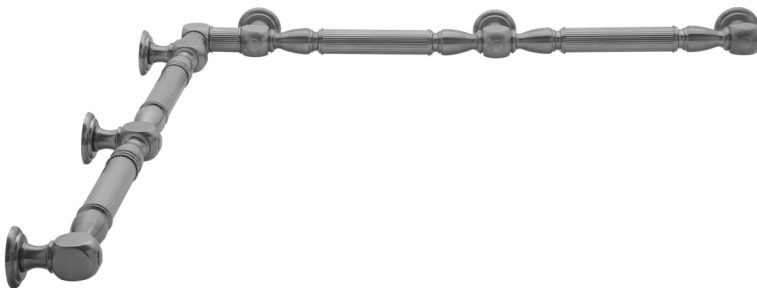

G21 36" x 36" Inside Corner Grab Bar

Model #: G21-36-36-IC-

FEATURES:

- ADA compliant when properly installed
- All brass construction, fully polished & plated
- All grab bars can be custom sized. Contact JACLO for pricing & availability
- Optional handshower sliders and toilet paper/wash cloth holders can be added only upon initial order
- Grab bars over 32" REQUIRE a middle post

AVAILABLE FINISHES:

Polished Chrome (PCH)	Satin Chrome (SC)	Bronze Umber (BU)
Satin Nickel (SN)	Pewter (PEW)	Caramel Bronze (CB)
Polished Nickel (PN)	Antique Brass (AB)	Antique Copper (ACU)
Oil-Rubbed Bronze (ORB)	Polished Brass (PB)	Polished Copper (PCU)
Vintage Bronze (VB)	Satin Brass (SB)	Matte Black (MBK)
Satin Gold (SG)	Polished Gold (PG)	Black Nickel (BKN)
Bombay Gold (BG)	Jewelers Gold (JG)	Europa Bronze (EB)
White (WH)	Sedona Beige (SDB)	Tristan Brass (TB)
Unlacquered Brass (ULB)	Satin Cooper (SCU)	