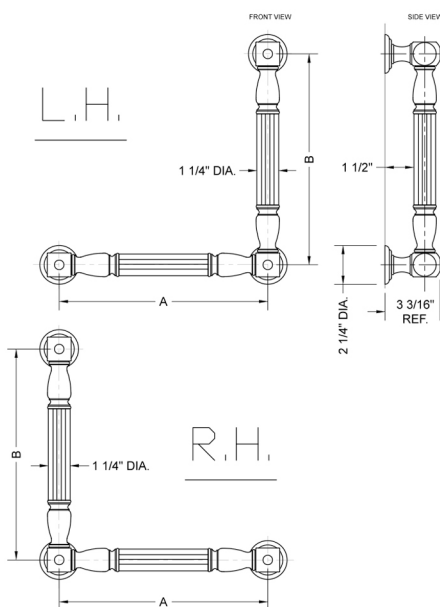

G21 32H x 32W 90° Grab Bar

Model #: G21-32H-32W-

FEATURES:

- ADA compliant when properly installed
- All brass construction, fully polished & plated
- All grab bars can be custom sized. Contact JACLO for pricing & availability
- Optional handshower sliders and toilet paper/wash cloth holders can be added only upon initial order
- Grab bars over 32" REQUIRE a middle post

SPECIFICATION DRAWING:

BRASS LUXURY GRAB BAR			
PART. #	DESCRIPTION	A H	B W
G21-12H-12W	CENTER TO CENTER	12"	12"
G21-12H-16W	CENTER TO CENTER	12"	16"
G21-12H-24W	CENTER TO CENTER	12"	24"
G21-12H-32W	CENTER TO CENTER	12"	32"
G21-16H-12W	CENTER TO CENTER	16"	12"
G21-16H-16W	CENTER TO CENTER	16"	16"
G21-16H-24W	CENTER TO CENTER	16"	24"
G21-16H-32W	CENTER TO CENTER	16"	32"
G21-24H-12W	CENTER TO CENTER	24"	12"
G21-24H-16W	CENTER TO CENTER	24"	16"
G21-24H-24W	CENTER TO CENTER	24"	24"
G21-24H-32W	CENTER TO CENTER	24"	32"
G21-32H-12W	CENTER TO CENTER	32"	12"
G21-32H-16W	CENTER TO CENTER	32"	16"
G21-32H-24W	CENTER TO CENTER	32"	24"
G21-32H-32W	CENTER TO CENTER	32"	32"