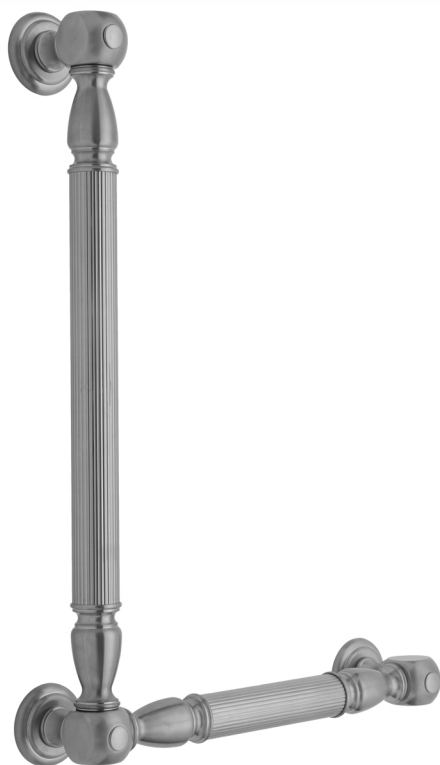

## G21 32H x 24W 90° Right Hand Grab Bar

Model #: **G21-32H-24W-RH-**

### FEATURES:

- ADA compliant when properly installed
- All brass construction, fully polished & plated
- All grab bars can be custom sized. Contact JACLO for pricing & availability
- Optional handshower sliders and toilet paper/wash cloth holders can be added only upon initial order
- Grab bars over 32" REQUIRE a middle post

### AVAILABLE FINISHES:

Polished Chrome (PCH)	Satin Chrome (SC)	Bronze Umber (BU)
Satin Nickel (SN)	Pewter (PEW)	Caramel Bronze (CB)
Polished Nickel (PN)	Antique Brass (AB)	Antique Copper (ACU)
Oil-Rubbed Bronze (ORB)	Polished Brass (PB)	Polished Copper (PCU)
Vintage Bronze (VB)	Satin Brass (SB)	Matte Black (MBK)
Satin Gold (SG)	Polished Gold (PG)	Black Nickel (BKN)
Bombay Gold (BG)	Jewelers Gold (JG)	Europa Bronze (EB)
White (WH)	Sedona Beige (SDB)	Tristan Brass (TB)
Unlacquered Brass (ULB)	Satin Cooper (SCU)	

### SPECIFICATION DRAWING:

BRASS LUXURY GRAB BAR			
PART. #	DESCRIPTION	A H	B W
G21-12H-12W	CENTER TO CENTER	12"	12"
G21-12H-16W	CENTER TO CENTER	12"	16"
G21-12H-24W	CENTER TO CENTER	12"	24"
G21-12H-32W	CENTER TO CENTER	12"	32"
G21-16H-12W	CENTER TO CENTER	16"	12"
G21-16H-16W	CENTER TO CENTER	16"	16"
G21-16H-24W	CENTER TO CENTER	16"	24"
G21-16H-32W	CENTER TO CENTER	16"	32"
G21-24H-12W	CENTER TO CENTER	24"	12"
G21-24H-16W	CENTER TO CENTER	24"	16"
G21-24H-24W	CENTER TO CENTER	24"	24"
G21-24H-32W	CENTER TO CENTER	24"	32"
G21-32H-12W	CENTER TO CENTER	32"	12"
G21-32H-16W	CENTER TO CENTER	32"	16"
G21-32H-24W	CENTER TO CENTER	32"	24"
G21-32H-32W	CENTER TO CENTER	32"	32"