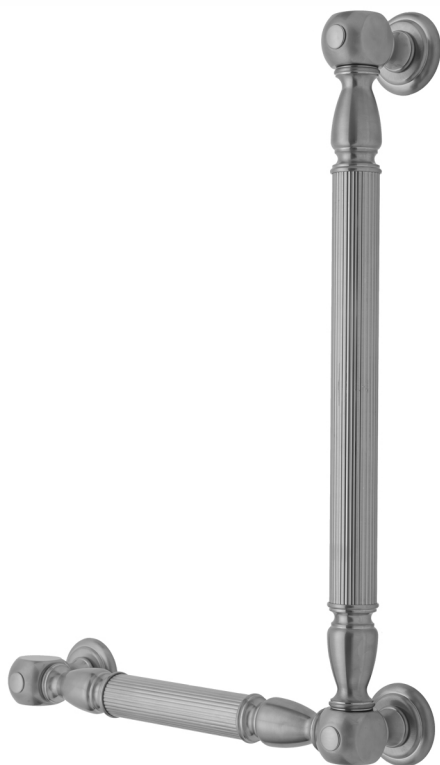

G21 32H x 24W 90° Left Hand Grab Bar

Model #: **G21-32H-24W-LH-**

FEATURES:

- ADA compliant when properly installed
- All brass construction, fully polished & plated
- All grab bars can be custom sized. Contact JACLO for pricing & availability
- Optional handshower sliders and toilet paper/wash cloth holders can be added only upon initial order
- Grab bars over 32" REQUIRE a middle post

AVAILABLE FINISHES:

Polished Chrome (PCH)	Satin Chrome (SC)	Bronze Umber (BU)
Satin Nickel (SN)	Pewter (PEW)	Caramel Bronze (CB)
Polished Nickel (PN)	Antique Brass (AB)	Antique Copper (ACU)
Oil-Rubbed Bronze (ORB)	Polished Brass (PB)	Polished Copper (PCU)
Vintage Bronze (VB)	Satin Brass (SB)	Matte Black (MBK)
Satin Gold (SG)	Polished Gold (PG)	Black Nickel (BKN)
Bombay Gold (BG)	Jewelers Gold (JG)	Europa Bronze (EB)
White (WH)	Sedona Beige (SDB)	Tristan Brass (TB)
Unlacquered Brass (ULB)	Satin Cooper (SCU)	

SPECIFICATION DRAWING:

BRASS LUXURY GRAB BAR			
PART. #	DESCRIPTION	A H	B W
G21-12H-12W	CENTER TO CENTER	12"	12"
G21-12H-16W	CENTER TO CENTER	12"	16"
G21-12H-24W	CENTER TO CENTER	12"	24"
G21-12H-32W	CENTER TO CENTER	12"	32"
G21-16H-12W	CENTER TO CENTER	16"	12"
G21-16H-16W	CENTER TO CENTER	16"	16"
G21-16H-24W	CENTER TO CENTER	16"	24"
G21-16H-32W	CENTER TO CENTER	16"	32"
G21-24H-12W	CENTER TO CENTER	24"	12"
G21-24H-16W	CENTER TO CENTER	24"	16"
G21-24H-24W	CENTER TO CENTER	24"	24"
G21-24H-32W	CENTER TO CENTER	24"	32"
G21-32H-12W	CENTER TO CENTER	32"	12"
G21-32H-16W	CENTER TO CENTER	32"	16"
G21-32H-24W	CENTER TO CENTER	32"	24"
G21-32H-32W	CENTER TO CENTER	32"	32"