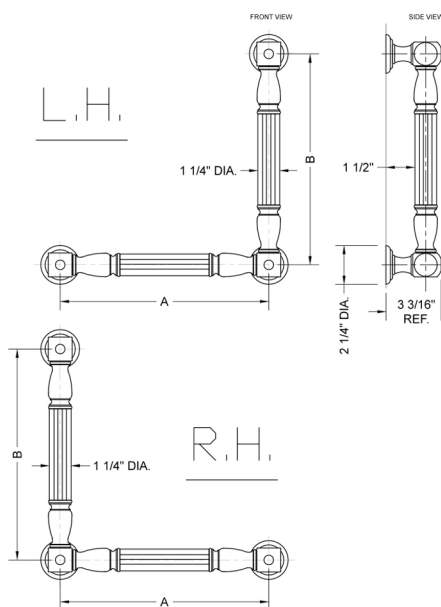

G21 32H x 24W 90° Left Hand Grab Bar

Model #: **G21-32H-24W-LH-**

FEATURES:

- ADA compliant when properly installed
- All brass construction, fully polished & plated
- All grab bars can be custom sized. Contact JACLO for pricing & availability
- Optional handshower sliders and toilet paper/wash cloth holders can be added only upon initial order
- Grab bars over 32" REQUIRE a middle post

SPECIFICATION DRAWING:

BRASS LUXURY GRAB BAR			
PART. #	DESCRIPTION	A H	B W
G21-12H-12W	CENTER TO CENTER	12"	12"
G21-12H-16W	CENTER TO CENTER	12"	16"
G21-12H-24W	CENTER TO CENTER	12"	24"
G21-12H-32W	CENTER TO CENTER	12"	32"
G21-16H-12W	CENTER TO CENTER	16"	12"
G21-16H-16W	CENTER TO CENTER	16"	16"
G21-16H-24W	CENTER TO CENTER	16"	24"
G21-16H-32W	CENTER TO CENTER	16"	32"
G21-24H-12W	CENTER TO CENTER	24"	12"
G21-24H-16W	CENTER TO CENTER	24"	16"
G21-24H-24W	CENTER TO CENTER	24"	24"
G21-24H-32W	CENTER TO CENTER	24"	32"
G21-32H-12W	CENTER TO CENTER	32"	12"
G21-32H-16W	CENTER TO CENTER	32"	16"
G21-32H-24W	CENTER TO CENTER	32"	24"
G21-32H-32W	CENTER TO CENTER	32"	32"