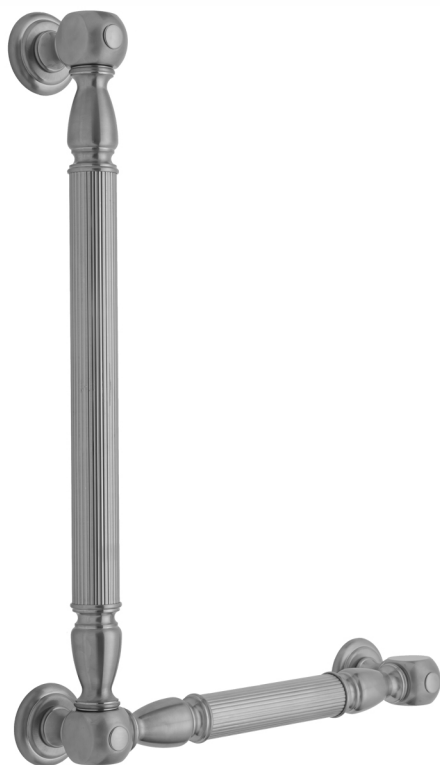

G21 32H x 16W 90° Right Hand Grab Bar

Model #: **G21-32H-16W-RH-**

FEATURES:

- ADA compliant when properly installed
- All brass construction, fully polished & plated
- All grab bars can be custom sized. Contact JACLO for pricing & availability
- Optional handshower sliders and toilet paper/wash cloth holders can be added only upon initial order
- Grab bars over 32" REQUIRE a middle post

AVAILABLE FINISHES:

Polished Chrome (PCH)	Satin Chrome (SC)	Bronze Umber (BU)
Satin Nickel (SN)	Pewter (PEW)	Caramel Bronze (CB)
Polished Nickel (PN)	Antique Brass (AB)	Antique Copper (ACU)
Oil-Rubbed Bronze (ORB)	Polished Brass (PB)	Polished Copper (PCU)
Vintage Bronze (VB)	Satin Brass (SB)	Matte Black (MBK)
Satin Gold (SG)	Polished Gold (PG)	Black Nickel (BKN)
Bombay Gold (BG)	Jewelers Gold (JG)	Europa Bronze (EB)
White (WH)	Sedona Beige (SDB)	Tristan Brass (TB)
Unlacquered Brass (ULB)	Satin Cooper (SCU)	

SPECIFICATION DRAWING:

BRASS LUXURY GRAB BAR			
PART. #	DESCRIPTION	A H	B W
G21-12H-12W	CENTER TO CENTER	12"	12"
G21-12H-16W	CENTER TO CENTER	12"	16"
G21-12H-24W	CENTER TO CENTER	12"	24"
G21-12H-32W	CENTER TO CENTER	12"	32"
G21-16H-12W	CENTER TO CENTER	16"	12"
G21-16H-16W	CENTER TO CENTER	16"	16"
G21-16H-24W	CENTER TO CENTER	16"	24"
G21-16H-32W	CENTER TO CENTER	16"	32"
G21-24H-12W	CENTER TO CENTER	24"	12"
G21-24H-16W	CENTER TO CENTER	24"	16"
G21-24H-24W	CENTER TO CENTER	24"	24"
G21-24H-32W	CENTER TO CENTER	24"	32"
G21-32H-12W	CENTER TO CENTER	32"	12"
G21-32H-16W	CENTER TO CENTER	32"	16"
G21-32H-24W	CENTER TO CENTER	32"	24"
G21-32H-32W	CENTER TO CENTER	32"	32"