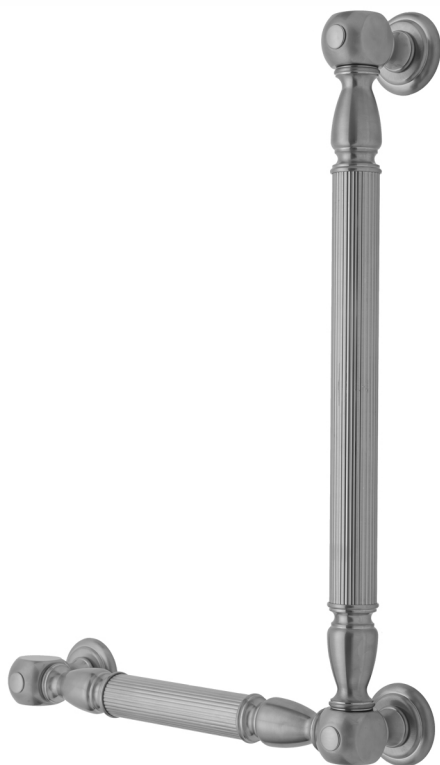

G21 32H x 16W 90° Left Hand Grab Bar

Model #: **G21-32H-16W-LH-**

FEATURES:

- ADA compliant when properly installed
- All brass construction, fully polished & plated
- All grab bars can be custom sized. Contact JACLO for pricing & availability
- Optional handshower sliders and toilet paper/wash cloth holders can be added only upon initial order
- Grab bars over 32" REQUIRE a middle post

AVAILABLE FINISHES:

Polished Chrome (PCH)	Satin Chrome (SC)	Bronze Umber (BU)
Satin Nickel (SN)	Pewter (PEW)	Caramel Bronze (CB)
Polished Nickel (PN)	Antique Brass (AB)	Antique Copper (ACU)
Oil-Rubbed Bronze (ORB)	Polished Brass (PB)	Polished Copper (PCU)
Vintage Bronze (VB)	Satin Brass (SB)	Matte Black (MBK)
Satin Gold (SG)	Polished Gold (PG)	Black Nickel (BKN)
Bombay Gold (BG)	Jewelers Gold (JG)	Europa Bronze (EB)
White (WH)	Sedona Beige (SDB)	Tristan Brass (TB)
Unlacquered Brass (ULB)	Satin Cooper (SCU)	

SPECIFICATION DRAWING:

BRASS LUXURY GRAB BAR			
PART. #	DESCRIPTION	A H	B W
G21-12H-12W	CENTER TO CENTER	12"	12"
G21-12H-16W	CENTER TO CENTER	12"	16"
G21-12H-24W	CENTER TO CENTER	12"	24"
G21-12H-32W	CENTER TO CENTER	12"	32"
G21-16H-12W	CENTER TO CENTER	16"	12"
G21-16H-16W	CENTER TO CENTER	16"	16"
G21-16H-24W	CENTER TO CENTER	16"	24"
G21-16H-32W	CENTER TO CENTER	16"	32"
G21-24H-12W	CENTER TO CENTER	24"	12"
G21-24H-16W	CENTER TO CENTER	24"	16"
G21-24H-24W	CENTER TO CENTER	24"	24"
G21-24H-32W	CENTER TO CENTER	24"	32"
G21-32H-12W	CENTER TO CENTER	32"	12"
G21-32H-16W	CENTER TO CENTER	32"	16"
G21-32H-24W	CENTER TO CENTER	32"	24"
G21-32H-32W	CENTER TO CENTER	32"	32"