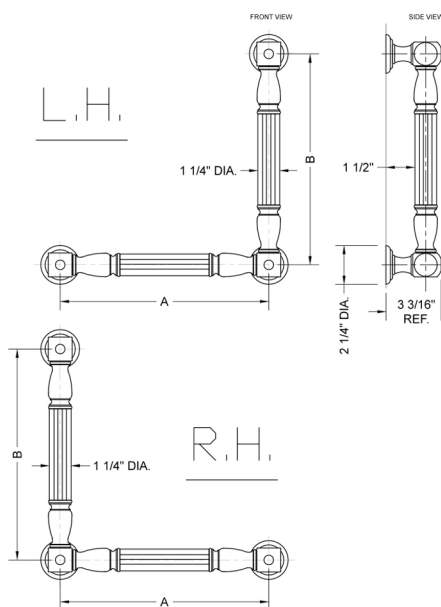

G21 32H x 16W 90° Left Hand Grab Bar

Model #: **G21-32H-16W-LH-**

FEATURES:

- ADA compliant when properly installed
- All brass construction, fully polished & plated
- All grab bars can be custom sized. Contact JACLO for pricing & availability
- Optional handshower sliders and toilet paper/wash cloth holders can be added only upon initial order
- Grab bars over 32" REQUIRE a middle post

SPECIFICATION DRAWING:

BRASS LUXURY GRAB BAR			
PART. #	DESCRIPTION	A H	B W
G21-12H-12W	CENTER TO CENTER	12"	12"
G21-12H-16W	CENTER TO CENTER	12"	16"
G21-12H-24W	CENTER TO CENTER	12"	24"
G21-12H-32W	CENTER TO CENTER	12"	32"
G21-16H-12W	CENTER TO CENTER	16"	12"
G21-16H-16W	CENTER TO CENTER	16"	16"
G21-16H-24W	CENTER TO CENTER	16"	24"
G21-16H-32W	CENTER TO CENTER	16"	32"
G21-24H-12W	CENTER TO CENTER	24"	12"
G21-24H-16W	CENTER TO CENTER	24"	16"
G21-24H-24W	CENTER TO CENTER	24"	24"
G21-24H-32W	CENTER TO CENTER	24"	32"
G21-32H-12W	CENTER TO CENTER	32"	12"
G21-32H-16W	CENTER TO CENTER	32"	16"
G21-32H-24W	CENTER TO CENTER	32"	24"
G21-32H-32W	CENTER TO CENTER	32"	32"