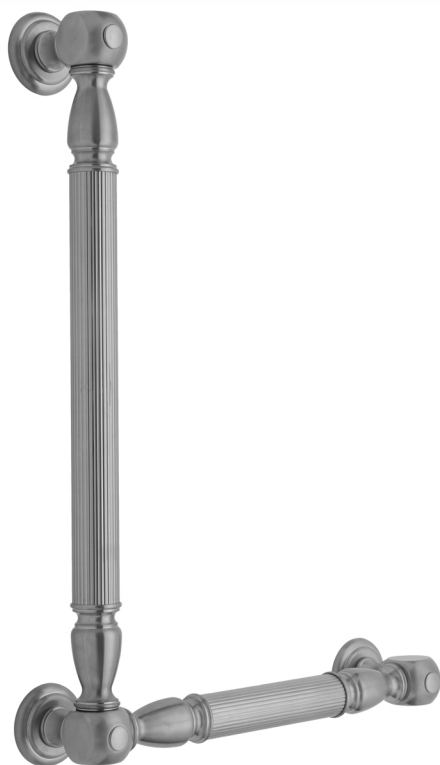

G21 32H x 12W 90° Right Hand Grab Bar

Model #: **G21-32H-12W-RH-**

FEATURES:

- ADA compliant when properly installed
- All brass construction, fully polished & plated
- All grab bars can be custom sized. Contact JACLO for pricing & availability
- Optional handshower sliders and toilet paper/wash cloth holders can be added only upon initial order
- Grab bars over 32" REQUIRE a middle post

AVAILABLE FINISHES:

Polished Chrome (PCH)	Satin Chrome (SC)	Bronze Umber (BU)
Satin Nickel (SN)	Pewter (PEW)	Caramel Bronze (CB)
Polished Nickel (PN)	Antique Brass (AB)	Antique Copper (ACU)
Oil-Rubbed Bronze (ORB)	Polished Brass (PB)	Polished Copper (PCU)
Vintage Bronze (VB)	Satin Brass (SB)	Matte Black (MBK)
Satin Gold (SG)	Polished Gold (PG)	Black Nickel (BKN)
Bombay Gold (BG)	Jewelers Gold (JG)	Europa Bronze (EB)
White (WH)	Sedona Beige (SDB)	Tristan Brass (TB)
Unlacquered Brass (ULB)	Satin Cooper (SCU)	

SPECIFICATION DRAWING:

BRASS LUXURY GRAB BAR			
PART. #	DESCRIPTION	A H	B W
G21-12H-12W	CENTER TO CENTER	12"	12"
G21-12H-16W	CENTER TO CENTER	12"	16"
G21-12H-24W	CENTER TO CENTER	12"	24"
G21-12H-32W	CENTER TO CENTER	12"	32"
G21-16H-12W	CENTER TO CENTER	16"	12"
G21-16H-16W	CENTER TO CENTER	16"	16"
G21-16H-24W	CENTER TO CENTER	16"	24"
G21-16H-32W	CENTER TO CENTER	16"	32"
G21-24H-12W	CENTER TO CENTER	24"	12"
G21-24H-16W	CENTER TO CENTER	24"	16"
G21-24H-24W	CENTER TO CENTER	24"	24"
G21-24H-32W	CENTER TO CENTER	24"	32"
G21-32H-12W	CENTER TO CENTER	32"	12"
G21-32H-16W	CENTER TO CENTER	32"	16"
G21-32H-24W	CENTER TO CENTER	32"	24"
G21-32H-32W	CENTER TO CENTER	32"	32"