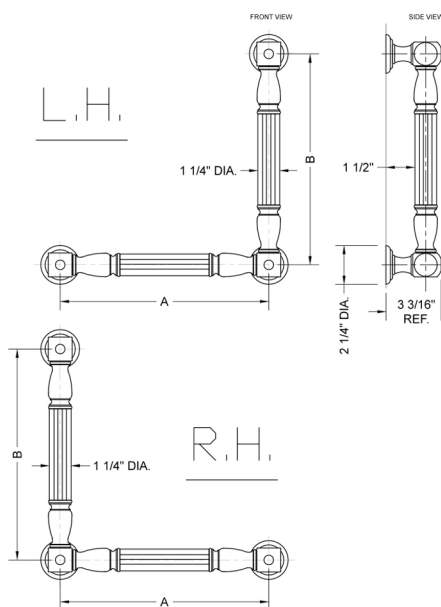

G21 32H x 12W 90° Right Hand Grab Bar

Model #: **G21-32H-12W-RH-**

FEATURES:

- ADA compliant when properly installed
- All brass construction, fully polished & plated
- All grab bars can be custom sized. Contact JACLO for pricing & availability
- Optional handshower sliders and toilet paper/wash cloth holders can be added only upon initial order
- Grab bars over 32" REQUIRE a middle post

SPECIFICATION DRAWING:

BRASS LUXURY GRAB BAR			
PART. #	DESCRIPTION	A H	B W
G21-12H-12W	CENTER TO CENTER	12"	12"
G21-12H-16W	CENTER TO CENTER	12"	16"
G21-12H-24W	CENTER TO CENTER	12"	24"
G21-12H-32W	CENTER TO CENTER	12"	32"
G21-16H-12W	CENTER TO CENTER	16"	12"
G21-16H-16W	CENTER TO CENTER	16"	16"
G21-16H-24W	CENTER TO CENTER	16"	24"
G21-16H-32W	CENTER TO CENTER	16"	32"
G21-24H-12W	CENTER TO CENTER	24"	12"
G21-24H-16W	CENTER TO CENTER	24"	16"
G21-24H-24W	CENTER TO CENTER	24"	24"
G21-24H-32W	CENTER TO CENTER	24"	32"
G21-32H-12W	CENTER TO CENTER	32"	12"
G21-32H-16W	CENTER TO CENTER	32"	16"
G21-32H-24W	CENTER TO CENTER	32"	24"
G21-32H-32W	CENTER TO CENTER	32"	32"