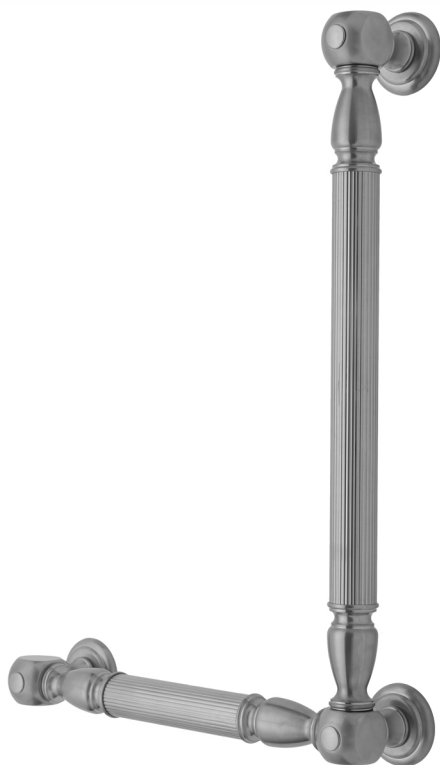

G21 32H x 12W 90° Left Hand Grab Bar

Model #: **G21-32H-12W-LH-**

FEATURES:

- ADA compliant when properly installed
- All brass construction, fully polished & plated
- All grab bars can be custom sized. Contact JACLO for pricing & availability
- Optional handshower sliders and toilet paper/wash cloth holders can be added only upon initial order
- Grab bars over 32" REQUIRE a middle post

AVAILABLE FINISHES:

Polished Chrome (PCH)	Satin Chrome (SC)	Bronze Umber (BU)
Satin Nickel (SN)	Pewter (PEW)	Caramel Bronze (CB)
Polished Nickel (PN)	Antique Brass (AB)	Antique Copper (ACU)
Oil-Rubbed Bronze (ORB)	Polished Brass (PB)	Polished Copper (PCU)
Vintage Bronze (VB)	Satin Brass (SB)	Matte Black (MBK)
Satin Gold (SG)	Polished Gold (PG)	Black Nickel (BKN)
Bombay Gold (BG)	Jewelers Gold (JG)	Europa Bronze (EB)
White (WH)	Sedona Beige (SDB)	Tristan Brass (TB)
Unlacquered Brass (ULB)	Satin Cooper (SCU)	

SPECIFICATION DRAWING:

BRASS LUXURY GRAB BAR			
PART. #	DESCRIPTION	A H	B W
G21-12H-12W	CENTER TO CENTER	12"	12"
G21-12H-16W	CENTER TO CENTER	12"	16"
G21-12H-24W	CENTER TO CENTER	12"	24"
G21-12H-32W	CENTER TO CENTER	12"	32"
G21-16H-12W	CENTER TO CENTER	16"	12"
G21-16H-16W	CENTER TO CENTER	16"	16"
G21-16H-24W	CENTER TO CENTER	16"	24"
G21-16H-32W	CENTER TO CENTER	16"	32"
G21-24H-12W	CENTER TO CENTER	24"	12"
G21-24H-16W	CENTER TO CENTER	24"	16"
G21-24H-24W	CENTER TO CENTER	24"	24"
G21-24H-32W	CENTER TO CENTER	24"	32"
G21-32H-12W	CENTER TO CENTER	32"	12"
G21-32H-16W	CENTER TO CENTER	32"	16"
G21-32H-24W	CENTER TO CENTER	32"	24"
G21-32H-32W	CENTER TO CENTER	32"	32"