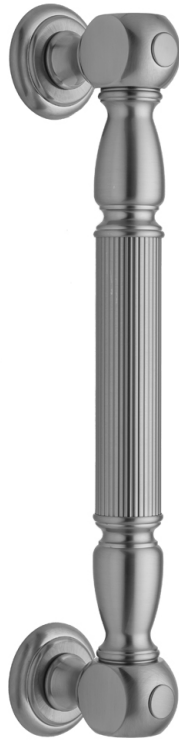

32" G21 Straight Grab Bar

Model #: G21-32-

FEATURES:

- ADA compliant when properly installed
- All brass construction, fully polished & plated
- All grab bars can be custom sized. Contact JACLO for pricing & availability
- Optional handshower sliders and toilet paper/wash cloth holders can be added only upon initial order
- Grab bars over 32" REQUIRE a middle post

AVAILABLE FINISHES:

Polished Chrome (PCH)	Satin Chrome (SC)	Bronze Umber (BU)
Satin Nickel (SN)	Pewter (PEW)	Caramel Bronze (CB)
Polished Nickel (PN)	Antique Brass (AB)	Antique Copper (ACU)
Oil-Rubbed Bronze (ORB)	Polished Brass (PB)	Polished Copper (PCU)
Vintage Bronze (VB)	Satin Brass (SB)	Matte Black (MBK)
Satin Gold (SG)	Polished Gold (PG)	Black Nickel (BKN)
Bombay Gold (BG)	Jewelers Gold (JG)	Europa Bronze (EB)
White (WH)	Sedona Beige (SDB)	Tristan Brass (TB)
Unlacquered Brass (ULB)	Satin Cooper (SCU)	

SPECIFICATION DRAWING:

BRASS LUXURY GRAB BAR			
PART. #	DESCRIPTION	A	B
G21-12-XX	12" CENTER TO CENTER	12"	14 1/4"
G21-16-XX	16" CENTER TO CENTER	16"	18 1/4"
G21-18-XX	18" CENTER TO CENTER	18"	20 1/4"
G21-24-XX	24" CENTER TO CENTER	24"	26 1/4"
G21-32-XX	32" CENTER TO CENTER	32"	34 1/4"
*NOTE: GRAB BARS OVER 32" REQUIRE A MIDDLE POST			
G21-36-XX	36" CENTER TO CENTER	36"	38 1/4"
G21-42-XX	42" CENTER TO CENTER	42"	44 1/4"
G21-48-XX	48" CENTER TO CENTER	48"	50 1/4"
G21-60-XX	60" CENTER TO CENTER	60"	62 1/4"