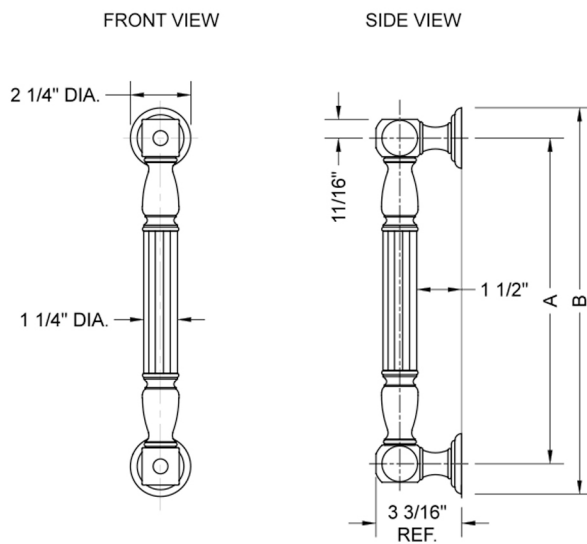

32" G21 Straight Grab Bar

Model #: G21-32-

FEATURES:

- ADA compliant when properly installed
- All brass construction, fully polished & plated
- All grab bars can be custom sized. Contact JACLO for pricing & availability
- Optional handshower sliders and toilet paper/wash cloth holders can be added only upon initial order
- Grab bars over 32" REQUIRE a middle post

SPECIFICATION DRAWING:

BRASS LUXURY GRAB BAR			
PART. #	DESCRIPTION	A	B
G21-12-XX	12" CENTER TO CENTER	12"	14 1/4"
G21-16-XX	16" CENTER TO CENTER	16"	18 1/4"
G21-18-XX	18" CENTER TO CENTER	18"	20 1/4"
G21-24-XX	24" CENTER TO CENTER	24"	26 1/4"
G21-32-XX	32" CENTER TO CENTER	32"	34 1/4"
*NOTE: GRAB BARS OVER 32" REQUIRE A MIDDLE POST			
G21-36-XX	36" CENTER TO CENTER	36"	38 1/4"
G21-42-XX	42" CENTER TO CENTER	42"	44 1/4"
G21-48-XX	48" CENTER TO CENTER	48"	50 1/4"
G21-60-XX	60" CENTER TO CENTER	60"	62 1/4"