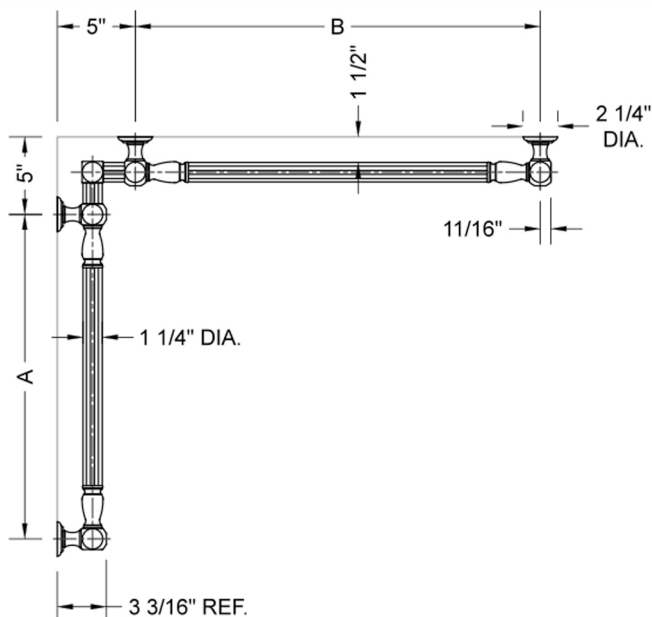

G21 32" x 48" Inside Corner Grab Bar

Model #: G21-32-48-IC-

FEATURES:

- ADA compliant when properly installed
- All brass construction, fully polished & plated
- All grab bars can be custom sized. Contact JACLO for pricing & availability
- Optional handshower sliders and toilet paper/wash cloth holders can be added only upon initial order
- Grab bars over 32" REQUIRE a middle post

SPECIFICATION DRAWING:

BRASS LUXURY GRAB BAR							
PART. #	DESCRIPTION	A	B	PART. #	DESCRIPTION	A	B
G21-12-12-IC	CENTER OF POST	12"	12"	G21-24-36-IC	CENTER OF POST	24"	36"
G21-12-16-IC	CENTER OF POST	12"	16"	G21-24-48-IC	CENTER OF POST	24"	48"
G21-12-24-IC	CENTER OF POST	12"	24"	G21-24-60-IC	CENTER OF POST	24"	60"
G21-12-32-IC	CENTER OF POST	12"	32"				
				G21-32-32-IC	CENTER OF POST	32"	32"
G21-12-36-IC	CENTER OF POST	12"	36"	G21-32-36-IC	CENTER OF POST	32"	36"
G21-12-48-IC	CENTER OF POST	12"	48"	G21-32-48-IC	CENTER OF POST	32"	48"
G21-12-60-IC	CENTER OF POST	12"	60"	G21-32-60-IC	CENTER OF POST	32"	60"
G21-16-16-IC	CENTER OF POST	16"	16"	G21-36-36-IC	CENTER OF POST	36"	36"
G21-16-24-IC	CENTER OF POST	16"	24"	G21-36-48-IC	CENTER OF POST	36"	48"
G21-16-32-IC	CENTER OF POST	16"	32"	G21-36-60-IC	CENTER OF POST	36"	60"
G21-16-36-IC	CENTER OF POST	16"	36"	G21-48-48-IC	CENTER OF POST	48"	48"
G21-16-48-IC	CENTER OF POST	16"	48"	G21-48-60-IC	CENTER OF POST	48"	60"
G21-16-60-IC	CENTER OF POST	16"	60"				
				G21-60-60-IC	CENTER OF POST	60"	60"
G21-24-24-IC	CENTER OF POST	24"	24"				
G21-24-32-IC	CENTER OF POST	24"	32"				