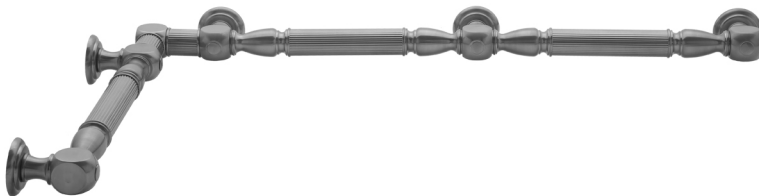

G21 32" x 48" Inside Corner Grab Bar

Model #: G21-32-48-IC-

FEATURES:

- ADA compliant when properly installed
- All brass construction, fully polished & plated
- All grab bars can be custom sized. Contact JACLO for pricing & availability
- Optional handshower sliders and toilet paper/wash cloth holders can be added only upon initial order
- Grab bars over 32" REQUIRE a middle post

AVAILABLE FINISHES:

Polished Chrome (PCH)	Satin Chrome (SC)	Bronze Umber (BU)
Satin Nickel (SN)	Pewter (PEW)	Caramel Bronze (CB)
Polished Nickel (PN)	Antique Brass (AB)	Antique Copper (ACU)
Oil-Rubbed Bronze (ORB)	Polished Brass (PB)	Polished Copper (PCU)
Vintage Bronze (VB)	Satin Brass (SB)	Matte Black (MBK)
Satin Gold (SG)	Polished Gold (PG)	Black Nickel (BKN)
Bombay Gold (BG)	Jewelers Gold (JG)	Europa Bronze (EB)
White (WH)	Sedona Beige (SDB)	Tristan Brass (TB)
Unlacquered Brass (ULB)	Satin Cooper (SCU)	