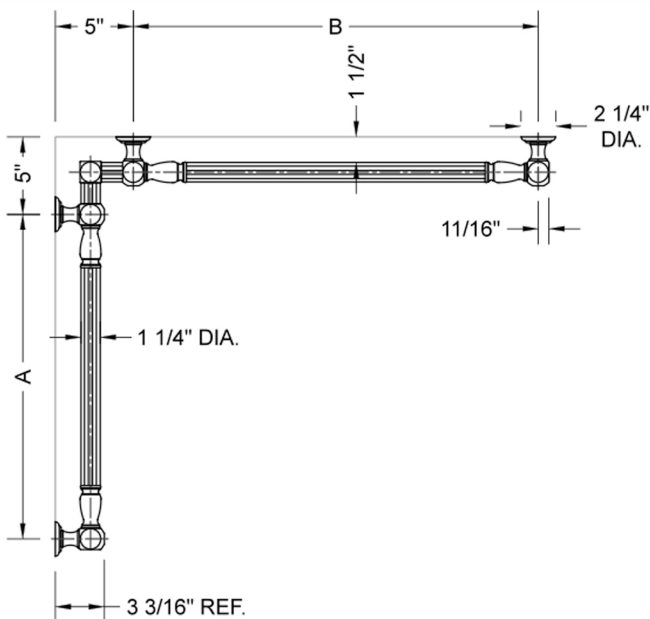

G21 32" x 36" Inside Corner Grab Bar

Model #: G21-32-36-IC-

FEATURES:

- ADA compliant when properly installed
- All brass construction, fully polished & plated
- All grab bars can be custom sized. Contact JACLO for pricing & availability
- Optional handshower sliders and toilet paper/wash cloth holders can be added only upon initial order
- Grab bars over 32" REQUIRE a middle post

SPECIFICATION DRAWING:

BRASS LUXURY GRAB BAR							
PART. #	DESCRIPTION	A	B	PART. #	DESCRIPTION	A	B
G21-12-12-IC	CENTER OF POST	12"	12"	G21-24-36-IC	CENTER OF POST	24"	36"
G21-12-16-IC	CENTER OF POST	12"	16"	G21-24-48-IC	CENTER OF POST	24"	48"
G21-12-24-IC	CENTER OF POST	12"	24"	G21-24-60-IC	CENTER OF POST	24"	60"
G21-12-32-IC	CENTER OF POST	12"	32"				
G21-12-36-IC	CENTER OF POST	12"	36"	G21-32-32-IC	CENTER OF POST	32"	32"
G21-12-48-IC	CENTER OF POST	12"	48"	G21-32-36-IC	CENTER OF POST	32"	36"
G21-12-60-IC	CENTER OF POST	12"	60"	G21-32-48-IC	CENTER OF POST	32"	48"
				G21-32-60-IC	CENTER OF POST	32"	60"
G21-16-16-IC	CENTER OF POST	16"	16"				
G21-16-24-IC	CENTER OF POST	16"	24"	G21-36-36-IC	CENTER OF POST	36"	36"
G21-16-32-IC	CENTER OF POST	16"	32"	G21-36-48-IC	CENTER OF POST	36"	48"
				G21-36-60-IC	CENTER OF POST	36"	60"
G21-16-36-IC	CENTER OF POST	16"	36"				
G21-16-48-IC	CENTER OF POST	16"	48"	G21-48-48-IC	CENTER OF POST	48"	48"
G21-16-60-IC	CENTER OF POST	16"	60"	G21-48-60-IC	CENTER OF POST	48"	60"
G21-24-24-IC	CENTER OF POST	24"	24"	G21-60-60-IC	CENTER OF POST	60"	60"
G21-24-32-IC	CENTER OF POST	24"	32"				