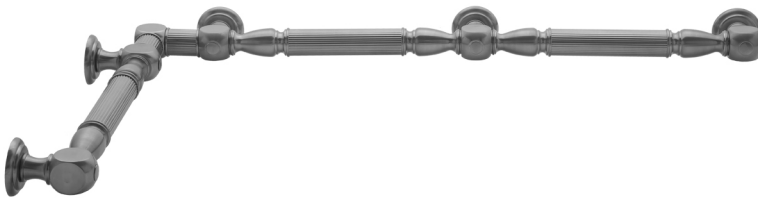

G21 32" x 36" Inside Corner Grab Bar

Model #: G21-32-36-IC-

FEATURES:

- ADA compliant when properly installed
- All brass construction, fully polished & plated
- All grab bars can be custom sized. Contact JACLO for pricing & availability
- Optional handshower sliders and toilet paper/wash cloth holders can be added only upon initial order
- Grab bars over 32" REQUIRE a middle post

AVAILABLE FINISHES:

Polished Chrome (PCH)	Satin Chrome (SC)	Bronze Umber (BU)
Satin Nickel (SN)	Pewter (PEW)	Caramel Bronze (CB)
Polished Nickel (PN)	Antique Brass (AB)	Antique Copper (ACU)
Oil-Rubbed Bronze (ORB)	Polished Brass (PB)	Polished Copper (PCU)
Vintage Bronze (VB)	Satin Brass (SB)	Matte Black (MBK)
Satin Gold (SG)	Polished Gold (PG)	Black Nickel (BKN)
Bombay Gold (BG)	Jewelers Gold (JG)	Europa Bronze (EB)
White (WH)	Sedona Beige (SDB)	Tristan Brass (TB)
Unlacquered Brass (ULB)	Satin Cooper (SCU)	