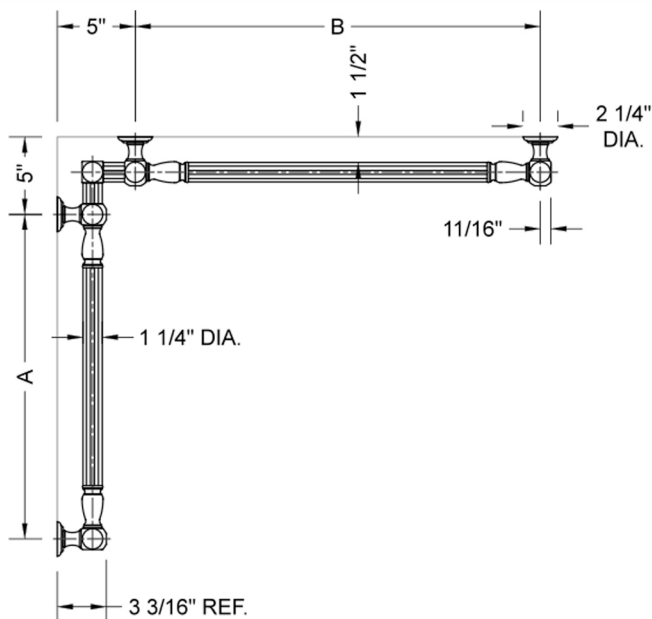

G21 32" x 32" Inside Corner Grab Bar

Model #: G21-32-32-IC-

FEATURES:

- ADA compliant when properly installed
- All brass construction, fully polished & plated
- All grab bars can be custom sized. Contact JACLO for pricing & availability
- Optional handshower sliders and toilet paper/wash cloth holders can be added only upon initial order
- Grab bars over 32" REQUIRE a middle post

SPECIFICATION DRAWING:

BRASS LUXURY GRAB BAR							
PART. #	DESCRIPTION	A	B	PART. #	DESCRIPTION	A	B
G21-12-12-IC	CENTER OF POST	12"	12"	G21-24-36-IC	CENTER OF POST	24"	36"
G21-12-16-IC	CENTER OF POST	12"	16"	G21-24-48-IC	CENTER OF POST	24"	48"
G21-12-24-IC	CENTER OF POST	12"	24"	G21-24-60-IC	CENTER OF POST	24"	60"
G21-12-32-IC	CENTER OF POST	12"	32"				
				G21-32-32-IC	CENTER OF POST	32"	32"
G21-12-36-IC	CENTER OF POST	12"	36"	G21-32-36-IC	CENTER OF POST	32"	36"
G21-12-48-IC	CENTER OF POST	12"	48"	G21-32-48-IC	CENTER OF POST	32"	48"
G21-12-60-IC	CENTER OF POST	12"	60"	G21-32-60-IC	CENTER OF POST	32"	60"
G21-16-16-IC	CENTER OF POST	16"	16"	G21-36-36-IC	CENTER OF POST	36"	36"
G21-16-24-IC	CENTER OF POST	16"	24"	G21-36-48-IC	CENTER OF POST	36"	48"
G21-16-32-IC	CENTER OF POST	16"	32"	G21-36-60-IC	CENTER OF POST	36"	60"
G21-16-36-IC	CENTER OF POST	16"	36"	G21-48-48-IC	CENTER OF POST	48"	48"
G21-16-48-IC	CENTER OF POST	16"	48"	G21-48-60-IC	CENTER OF POST	48"	60"
G21-16-60-IC	CENTER OF POST	16"	60"				
				G21-60-60-IC	CENTER OF POST	60"	60"
G21-24-24-IC	CENTER OF POST	24"	24"				
G21-24-32-IC	CENTER OF POST	24"	32"				