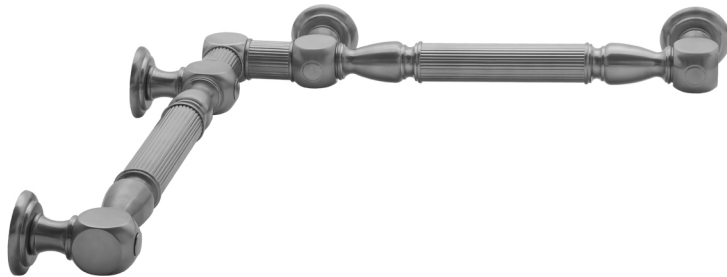

G21 32" x 32" Inside Corner Grab Bar

Model #: G21-32-32-IC-

FEATURES:

- ADA compliant when properly installed
- All brass construction, fully polished & plated
- All grab bars can be custom sized. Contact JACLO for pricing & availability
- Optional handshower sliders and toilet paper/wash cloth holders can be added only upon initial order
- Grab bars over 32" REQUIRE a middle post

AVAILABLE FINISHES:

Polished Chrome (PCH)	Satin Chrome (SC)	Bronze Umber (BU)
Satin Nickel (SN)	Pewter (PEW)	Caramel Bronze (CB)
Polished Nickel (PN)	Antique Brass (AB)	Antique Copper (ACU)
Oil-Rubbed Bronze (ORB)	Polished Brass (PB)	Polished Copper (PCU)
Vintage Bronze (VB)	Satin Brass (SB)	Matte Black (MBK)
Satin Gold (SG)	Polished Gold (PG)	Black Nickel (BKN)
Bombay Gold (BG)	Jewelers Gold (JG)	Europa Bronze (EB)
White (WH)	Sedona Beige (SDB)	Tristan Brass (TB)
Unlacquered Brass (ULB)	Satin Cooper (SCU)	