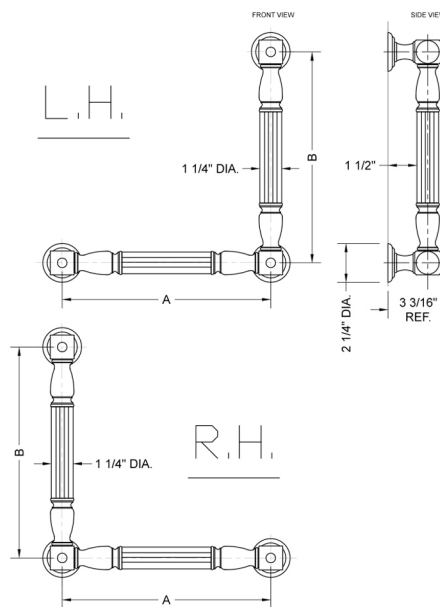

G21 24H x 32W 90° Right Hand Grab Bar

Model #: **G21-24H-32W-RH-**

FEATURES:

- ADA compliant when properly installed
- All brass construction, fully polished & plated
- All grab bars can be custom sized. Contact JACLO for pricing & availability
- Optional handshower sliders and toilet paper/wash cloth holders can be added only upon initial order
- Grab bars over 32" REQUIRE a middle post

SPECIFICATION DRAWING:

BRASS LUXURY GRAB BAR			
PART. #	DESCRIPTION	A H	B W
G21-12H-12W	CENTER TO CENTER	12"	12"
G21-12H-16W	CENTER TO CENTER	12"	16"
G21-12H-24W	CENTER TO CENTER	12"	24"
G21-12H-32W	CENTER TO CENTER	12"	32"
G21-16H-12W	CENTER TO CENTER	16"	12"
G21-16H-16W	CENTER TO CENTER	16"	16"
G21-16H-24W	CENTER TO CENTER	16"	24"
G21-16H-32W	CENTER TO CENTER	16"	32"
G21-24H-12W	CENTER TO CENTER	24"	12"
G21-24H-16W	CENTER TO CENTER	24"	16"
G21-24H-24W	CENTER TO CENTER	24"	24"
G21-24H-32W	CENTER TO CENTER	24"	32"
G21-32H-12W	CENTER TO CENTER	32"	12"
G21-32H-16W	CENTER TO CENTER	32"	16"
G21-32H-24W	CENTER TO CENTER	32"	24"
G21-32H-32W	CENTER TO CENTER	32"	32"