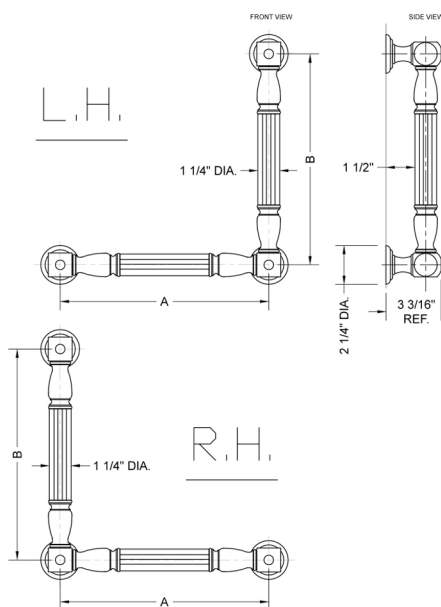

G21 24H x 24W 90° Grab Bar

Model #: G21-24H-24W-

FEATURES:

- ADA compliant when properly installed
- All brass construction, fully polished & plated
- All grab bars can be custom sized. Contact JACLO for pricing & availability
- Optional handshower sliders and toilet paper/wash cloth holders can be added only upon initial order
- Grab bars over 32" REQUIRE a middle post

SPECIFICATION DRAWING:

BRASS LUXURY GRAB BAR			
PART. #	DESCRIPTION	A H	B W
G21-12H-12W	CENTER TO CENTER	12"	12"
G21-12H-16W	CENTER TO CENTER	12"	16"
G21-12H-24W	CENTER TO CENTER	12"	24"
G21-12H-32W	CENTER TO CENTER	12"	32"
G21-16H-12W	CENTER TO CENTER	16"	12"
G21-16H-16W	CENTER TO CENTER	16"	16"
G21-16H-24W	CENTER TO CENTER	16"	24"
G21-16H-32W	CENTER TO CENTER	16"	32"
G21-24H-12W	CENTER TO CENTER	24"	12"
G21-24H-16W	CENTER TO CENTER	24"	16"
G21-24H-24W	CENTER TO CENTER	24"	24"
G21-24H-32W	CENTER TO CENTER	24"	32"
G21-32H-12W	CENTER TO CENTER	32"	12"
G21-32H-16W	CENTER TO CENTER	32"	16"
G21-32H-24W	CENTER TO CENTER	32"	24"
G21-32H-32W	CENTER TO CENTER	32"	32"