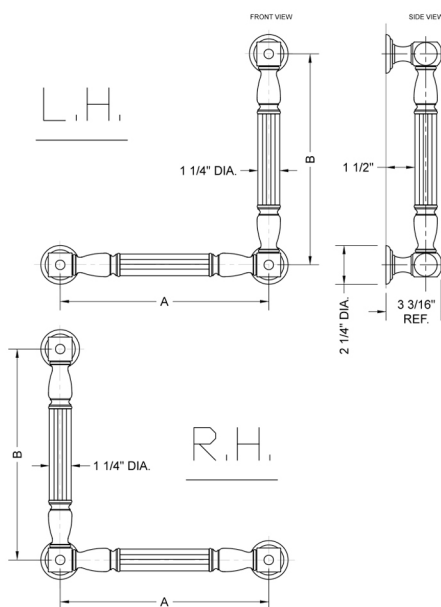

G21 24H x 16W 90° Right Hand Grab Bar

Model #: **G21-24H-16W-RH-**

FEATURES:

- ADA compliant when properly installed
- All brass construction, fully polished & plated
- All grab bars can be custom sized. Contact JACLO for pricing & availability
- Optional handshower sliders and toilet paper/wash cloth holders can be added only upon initial order
- Grab bars over 32" REQUIRE a middle post

SPECIFICATION DRAWING:

BRASS LUXURY GRAB BAR			
PART. #	DESCRIPTION	A H	B W
G21-12H-12W	CENTER TO CENTER	12"	12"
G21-12H-16W	CENTER TO CENTER	12"	16"
G21-12H-24W	CENTER TO CENTER	12"	24"
G21-12H-32W	CENTER TO CENTER	12"	32"
G21-16H-12W	CENTER TO CENTER	16"	12"
G21-16H-16W	CENTER TO CENTER	16"	16"
G21-16H-24W	CENTER TO CENTER	16"	24"
G21-16H-32W	CENTER TO CENTER	16"	32"
G21-24H-12W	CENTER TO CENTER	24"	12"
G21-24H-16W	CENTER TO CENTER	24"	16"
G21-24H-24W	CENTER TO CENTER	24"	24"
G21-24H-32W	CENTER TO CENTER	24"	32"
G21-32H-12W	CENTER TO CENTER	32"	12"
G21-32H-16W	CENTER TO CENTER	32"	16"
G21-32H-24W	CENTER TO CENTER	32"	24"
G21-32H-32W	CENTER TO CENTER	32"	32"