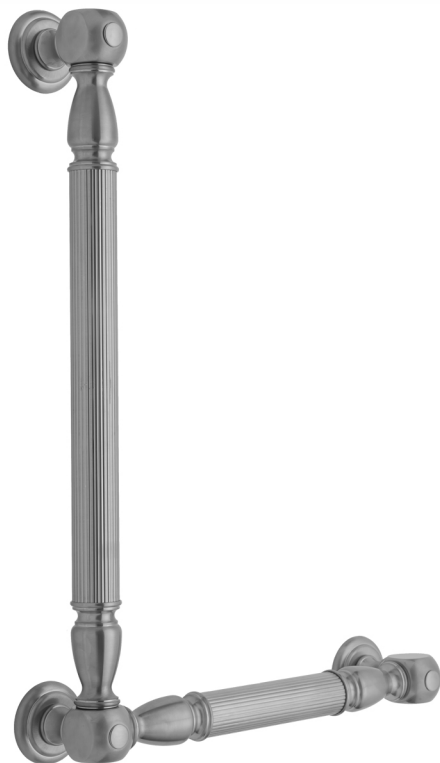

G21 24H x 16W 90° Right Hand Grab Bar

Model #: **G21-24H-16W-RH-**

FEATURES:

- ADA compliant when properly installed
- All brass construction, fully polished & plated
- All grab bars can be custom sized. Contact JACLO for pricing & availability
- Optional handshower sliders and toilet paper/wash cloth holders can be added only upon initial order
- Grab bars over 32" REQUIRE a middle post

AVAILABLE FINISHES:

Polished Chrome (PCH)	Satin Chrome (SC)	Bronze Umber (BU)
Satin Nickel (SN)	Pewter (PEW)	Caramel Bronze (CB)
Polished Nickel (PN)	Antique Brass (AB)	Antique Copper (ACU)
Oil-Rubbed Bronze (ORB)	Polished Brass (PB)	Polished Copper (PCU)
Vintage Bronze (VB)	Satin Brass (SB)	Matte Black (MBK)
Satin Gold (SG)	Polished Gold (PG)	Black Nickel (BKN)
Bombay Gold (BG)	Jewelers Gold (JG)	Europa Bronze (EB)
White (WH)	Sedona Beige (SDB)	Tristan Brass (TB)
Unlacquered Brass (ULB)	Satin Cooper (SCU)	

SPECIFICATION DRAWING:

BRASS LUXURY GRAB BAR			
PART. #	DESCRIPTION	A H	B W
G21-12H-12W	CENTER TO CENTER	12"	12"
G21-12H-16W	CENTER TO CENTER	12"	16"
G21-12H-24W	CENTER TO CENTER	12"	24"
G21-12H-32W	CENTER TO CENTER	12"	32"
G21-16H-12W	CENTER TO CENTER	16"	12"
G21-16H-16W	CENTER TO CENTER	16"	16"
G21-16H-24W	CENTER TO CENTER	16"	24"
G21-16H-32W	CENTER TO CENTER	16"	32"
G21-24H-12W	CENTER TO CENTER	24"	12"
G21-24H-16W	CENTER TO CENTER	24"	16"
G21-24H-24W	CENTER TO CENTER	24"	24"
G21-24H-32W	CENTER TO CENTER	24"	32"
G21-32H-12W	CENTER TO CENTER	32"	12"
G21-32H-16W	CENTER TO CENTER	32"	16"
G21-32H-24W	CENTER TO CENTER	32"	24"
G21-32H-32W	CENTER TO CENTER	32"	32"