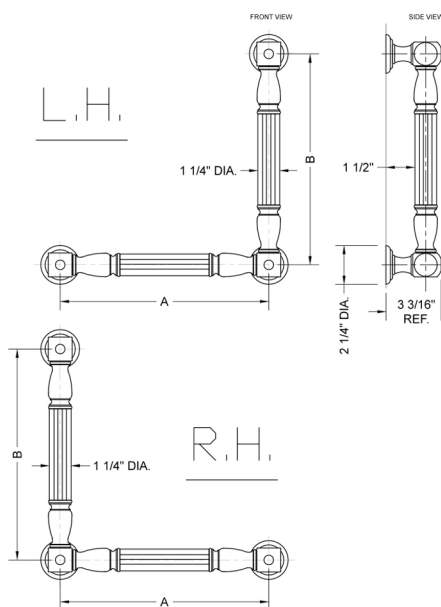

G21 24H x 12W 90° Right Hand Grab Bar

Model #: **G21-24H-12W-RH-**

FEATURES:

- ADA compliant when properly installed
- All brass construction, fully polished & plated
- All grab bars can be custom sized. Contact JACLO for pricing & availability
- Optional handshower sliders and toilet paper/wash cloth holders can be added only upon initial order
- Grab bars over 32" REQUIRE a middle post

SPECIFICATION DRAWING:

BRASS LUXURY GRAB BAR			
PART. #	DESCRIPTION	A H	B W
G21-12H-12W	CENTER TO CENTER	12"	12"
G21-12H-16W	CENTER TO CENTER	12"	16"
G21-12H-24W	CENTER TO CENTER	12"	24"
G21-12H-32W	CENTER TO CENTER	12"	32"
G21-16H-12W	CENTER TO CENTER	16"	12"
G21-16H-16W	CENTER TO CENTER	16"	16"
G21-16H-24W	CENTER TO CENTER	16"	24"
G21-16H-32W	CENTER TO CENTER	16"	32"
G21-24H-12W	CENTER TO CENTER	24"	12"
G21-24H-16W	CENTER TO CENTER	24"	16"
G21-24H-24W	CENTER TO CENTER	24"	24"
G21-24H-32W	CENTER TO CENTER	24"	32"
G21-32H-12W	CENTER TO CENTER	32"	12"
G21-32H-16W	CENTER TO CENTER	32"	16"
G21-32H-24W	CENTER TO CENTER	32"	24"
G21-32H-32W	CENTER TO CENTER	32"	32"