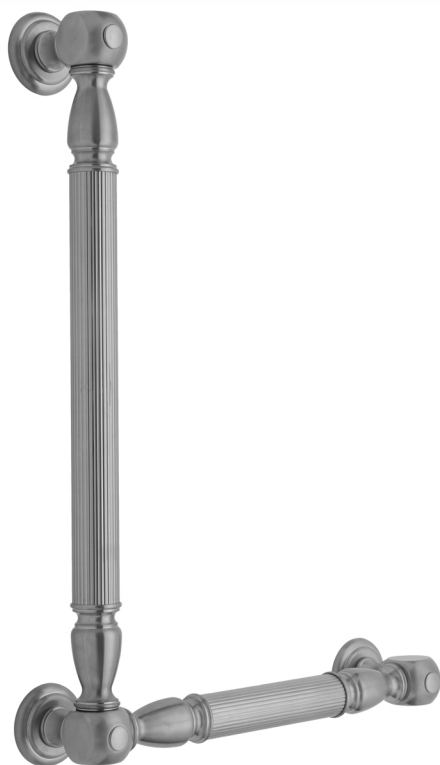

G21 24H x 12W 90° Right Hand Grab Bar

Model #: **G21-24H-12W-RH-**

FEATURES:

- ADA compliant when properly installed
- All brass construction, fully polished & plated
- All grab bars can be custom sized. Contact JACLO for pricing & availability
- Optional handshower sliders and toilet paper/wash cloth holders can be added only upon initial order
- Grab bars over 32" REQUIRE a middle post

AVAILABLE FINISHES:

Polished Chrome (PCH)	Satin Chrome (SC)	Bronze Umber (BU)
Satin Nickel (SN)	Pewter (PEW)	Caramel Bronze (CB)
Polished Nickel (PN)	Antique Brass (AB)	Antique Copper (ACU)
Oil-Rubbed Bronze (ORB)	Polished Brass (PB)	Polished Copper (PCU)
Vintage Bronze (VB)	Satin Brass (SB)	Matte Black (MBK)
Satin Gold (SG)	Polished Gold (PG)	Black Nickel (BKN)
Bombay Gold (BG)	Jewelers Gold (JG)	Europa Bronze (EB)
White (WH)	Sedona Beige (SDB)	Tristan Brass (TB)
Unlacquered Brass (ULB)	Satin Cooper (SCU)	

SPECIFICATION DRAWING:

BRASS LUXURY GRAB BAR			
PART. #	DESCRIPTION	A H	B W
G21-12H-12W	CENTER TO CENTER	12"	12"
G21-12H-16W	CENTER TO CENTER	12"	16"
G21-12H-24W	CENTER TO CENTER	12"	24"
G21-12H-32W	CENTER TO CENTER	12"	32"
G21-16H-12W	CENTER TO CENTER	16"	12"
G21-16H-16W	CENTER TO CENTER	16"	16"
G21-16H-24W	CENTER TO CENTER	16"	24"
G21-16H-32W	CENTER TO CENTER	16"	32"
G21-24H-12W	CENTER TO CENTER	24"	12"
G21-24H-16W	CENTER TO CENTER	24"	16"
G21-24H-24W	CENTER TO CENTER	24"	24"
G21-24H-32W	CENTER TO CENTER	24"	32"
G21-32H-12W	CENTER TO CENTER	32"	12"
G21-32H-16W	CENTER TO CENTER	32"	16"
G21-32H-24W	CENTER TO CENTER	32"	24"
G21-32H-32W	CENTER TO CENTER	32"	32"