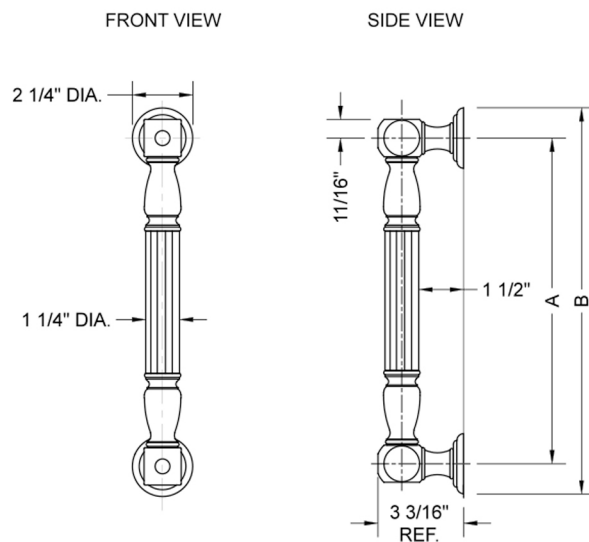

24" G21 Straight Grab Bar

Model #: G21-24-

FEATURES:

- ADA compliant when properly installed
- All brass construction, fully polished & plated
- All grab bars can be custom sized. Contact JACLO for pricing & availability
- Optional handshower sliders and toilet paper/wash cloth holders can be added only upon initial order
- Grab bars over 32" REQUIRE a middle post

SPECIFICATION DRAWING:

BRASS LUXURY GRAB BAR			
PART. #	DESCRIPTION	A	B
G21-12-XX	12" CENTER TO CENTER	12"	14 1/4"
G21-16-XX	16" CENTER TO CENTER	16"	18 1/4"
G21-18-XX	18" CENTER TO CENTER	18"	20 1/4"
G21-24-XX	24" CENTER TO CENTER	24"	26 1/4"
G21-32-XX	32" CENTER TO CENTER	32"	34 1/4"
*NOTE: GRAB BARS OVER 32" REQUIRE A MIDDLE POST			
G21-36-XX	36" CENTER TO CENTER	36"	38 1/4"
G21-42-XX	42" CENTER TO CENTER	42"	44 1/4"
G21-48-XX	48" CENTER TO CENTER	48"	50 1/4"
G21-60-XX	60" CENTER TO CENTER	60"	62 1/4"