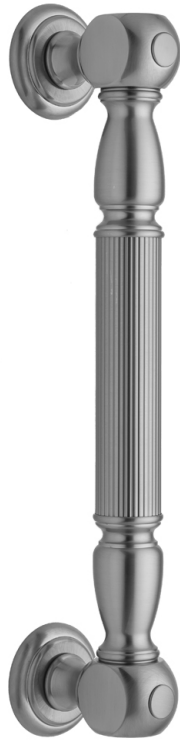

24" G21 Straight Grab Bar

Model #: G21-24-

FEATURES:

- ADA compliant when properly installed
- All brass construction, fully polished & plated
- All grab bars can be custom sized. Contact JACLO for pricing & availability
- Optional handshower sliders and toilet paper/wash cloth holders can be added only upon initial order
- Grab bars over 32" REQUIRE a middle post

AVAILABLE FINISHES:

Polished Chrome (PCH)	Satin Chrome (SC)	Bronze Umber (BU)
Satin Nickel (SN)	Pewter (PEW)	Caramel Bronze (CB)
Polished Nickel (PN)	Antique Brass (AB)	Antique Copper (ACU)
Oil-Rubbed Bronze (ORB)	Polished Brass (PB)	Polished Copper (PCU)
Vintage Bronze (VB)	Satin Brass (SB)	Matte Black (MBK)
Satin Gold (SG)	Polished Gold (PG)	Black Nickel (BKN)
Bombay Gold (BG)	Jewelers Gold (JG)	Europa Bronze (EB)
White (WH)	Sedona Beige (SDB)	Tristan Brass (TB)
Unlacquered Brass (ULB)	Satin Cooper (SCU)	

SPECIFICATION DRAWING:

BRASS LUXURY GRAB BAR			
PART. #	DESCRIPTION	A	B
G21-12-XX	12" CENTER TO CENTER	12"	14 1/4"
G21-16-XX	16" CENTER TO CENTER	16"	18 1/4"
G21-18-XX	18" CENTER TO CENTER	18"	20 1/4"
G21-24-XX	24" CENTER TO CENTER	24"	26 1/4"
G21-32-XX	32" CENTER TO CENTER	32"	34 1/4"
*NOTE: GRAB BARS OVER 32" REQUIRE A MIDDLE POST			
G21-36-XX	36" CENTER TO CENTER	36"	38 1/4"
G21-42-XX	42" CENTER TO CENTER	42"	44 1/4"
G21-48-XX	48" CENTER TO CENTER	48"	50 1/4"
G21-60-XX	60" CENTER TO CENTER	60"	62 1/4"