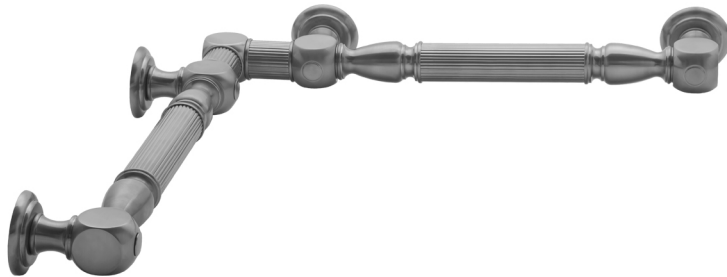

G21 24" x 32" Inside Corner Grab Bar

Model #: **G21-24-32-IC-**

FEATURES:

- ADA compliant when properly installed
- All brass construction, fully polished & plated
- All grab bars can be custom sized. Contact JACLO for pricing & availability
- Optional handshower sliders and toilet paper/wash cloth holders can be added only upon initial order
- Grab bars over 32" REQUIRE a middle post

AVAILABLE FINISHES:

Polished Chrome (PCH)	Satin Chrome (SC)	Bronze Umber (BU)
Satin Nickel (SN)	Pewter (PEW)	Caramel Bronze (CB)
Polished Nickel (PN)	Antique Brass (AB)	Antique Copper (ACU)
Oil-Rubbed Bronze (ORB)	Polished Brass (PB)	Polished Copper (PCU)
Vintage Bronze (VB)	Satin Brass (SB)	Matte Black (MBK)
Satin Gold (SG)	Polished Gold (PG)	Black Nickel (BKN)
Bombay Gold (BG)	Jewelers Gold (JG)	Europa Bronze (EB)
White (WH)	Sedona Beige (SDB)	Tristan Brass (TB)
Unlacquered Brass (ULB)	Satin Cooper (SCU)	