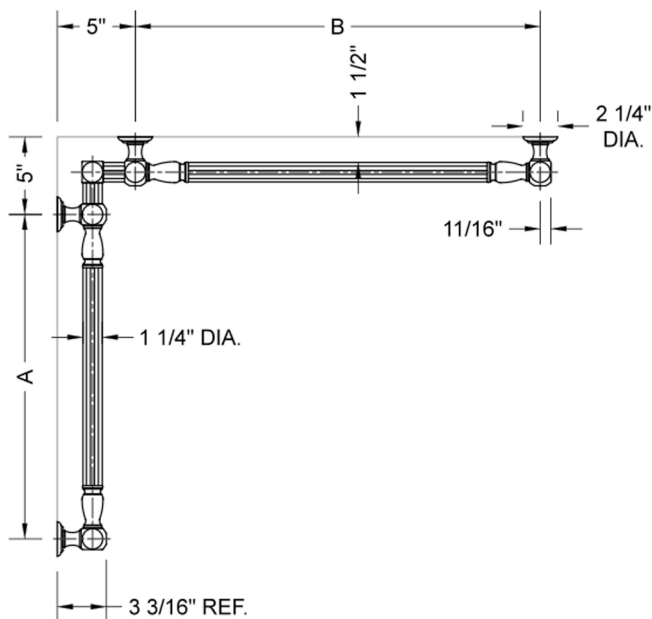

G21 24" x 32" Inside Corner Grab Bar

Model #: **G21-24-32-IC-**

FEATURES:

- ADA compliant when properly installed
- All brass construction, fully polished & plated
- All grab bars can be custom sized. Contact JACLO for pricing & availability
- Optional handshower sliders and toilet paper/wash cloth holders can be added only upon initial order
- Grab bars over 32" REQUIRE a middle post

SPECIFICATION DRAWING:

BRASS LUXURY GRAB BAR							
PART. #	DESCRIPTION	A	B	PART. #	DESCRIPTION	A	B
G21-12-12-IC	CENTER OF POST	12"	12"	G21-24-36-IC	CENTER OF POST	24"	36"
G21-12-16-IC	CENTER OF POST	12"	16"	G21-24-48-IC	CENTER OF POST	24"	48"
G21-12-24-IC	CENTER OF POST	12"	24"	G21-24-60-IC	CENTER OF POST	24"	60"
G21-12-32-IC	CENTER OF POST	12"	32"				
				G21-32-32-IC	CENTER OF POST	32"	32"
G21-12-36-IC	CENTER OF POST	12"	36"	G21-32-36-IC	CENTER OF POST	32"	36"
G21-12-48-IC	CENTER OF POST	12"	48"	G21-32-48-IC	CENTER OF POST	32"	48"
G21-12-60-IC	CENTER OF POST	12"	60"	G21-32-60-IC	CENTER OF POST	32"	60"
G21-16-16-IC	CENTER OF POST	16"	16"	G21-36-36-IC	CENTER OF POST	36"	36"
G21-16-24-IC	CENTER OF POST	16"	24"	G21-36-48-IC	CENTER OF POST	36"	48"
G21-16-32-IC	CENTER OF POST	16"	32"	G21-36-60-IC	CENTER OF POST	36"	60"
G21-16-36-IC	CENTER OF POST	16"	36"	G21-48-48-IC	CENTER OF POST	48"	48"
G21-16-48-IC	CENTER OF POST	16"	48"	G21-48-60-IC	CENTER OF POST	48"	60"
G21-16-60-IC	CENTER OF POST	16"	60"				
				G21-60-60-IC	CENTER OF POST	60"	60"
G21-24-24-IC	CENTER OF POST	24"	24"				
G21-24-32-IC	CENTER OF POST	24"	32"				