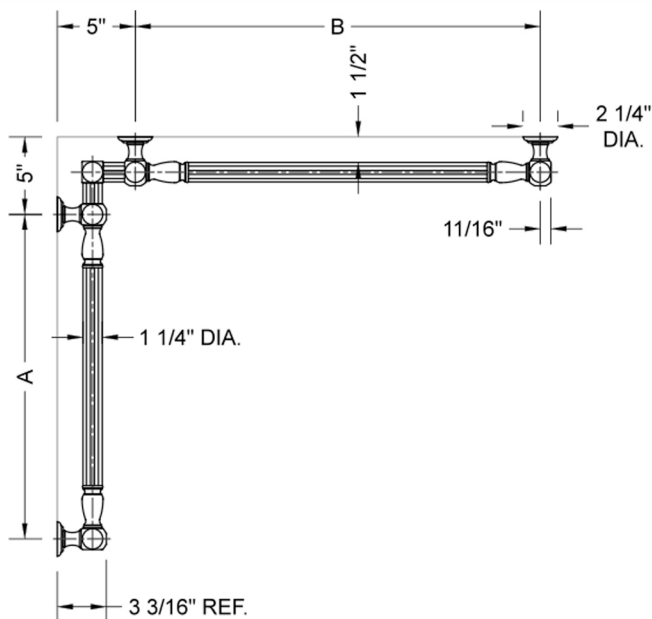

G21 24" x 24" Inside Corner Grab Bar Model #: G21-24-24-IC-

FEATURES:

- ADA compliant when properly installed
- All brass construction, fully polished & plated
- All grab bars can be custom sized. Contact JACLO for pricing & availability
- Optional handshower sliders and toilet paper/wash cloth holders can be added only upon initial order
- Grab bars over 32" REQUIRE a middle post

SPECIFICATION DRAWING:

BRASS LUXURY GRAB BAR							
PART. #	DESCRIPTION	A	B	PART. #	DESCRIPTION	A	B
G21-12-12-IC	CENTER OF POST	12"	12"	G21-24-36-IC	CENTER OF POST	24"	36"
G21-12-16-IC	CENTER OF POST	12"	16"	G21-24-48-IC	CENTER OF POST	24"	48"
G21-12-24-IC	CENTER OF POST	12"	24"	G21-24-60-IC	CENTER OF POST	24"	60"
G21-12-32-IC	CENTER OF POST	12"	32"				
				G21-32-32-IC	CENTER OF POST	32"	32"
G21-12-36-IC	CENTER OF POST	12"	36"	G21-32-36-IC	CENTER OF POST	32"	36"
G21-12-48-IC	CENTER OF POST	12"	48"	G21-32-48-IC	CENTER OF POST	32"	48"
G21-12-60-IC	CENTER OF POST	12"	60"	G21-32-60-IC	CENTER OF POST	32"	60"
G21-16-16-IC	CENTER OF POST	16"	16"	G21-36-36-IC	CENTER OF POST	36"	36"
G21-16-24-IC	CENTER OF POST	16"	24"	G21-36-48-IC	CENTER OF POST	36"	48"
G21-16-32-IC	CENTER OF POST	16"	32"	G21-36-60-IC	CENTER OF POST	36"	60"
G21-16-36-IC	CENTER OF POST	16"	36"	G21-48-48-IC	CENTER OF POST	48"	48"
G21-16-48-IC	CENTER OF POST	16"	48"	G21-48-60-IC	CENTER OF POST	48"	60"
G21-16-60-IC	CENTER OF POST	16"	60"				
				G21-60-60-IC	CENTER OF POST	60"	60"
G21-24-24-IC	CENTER OF POST	24"	24"				
G21-24-32-IC	CENTER OF POST	24"	32"				