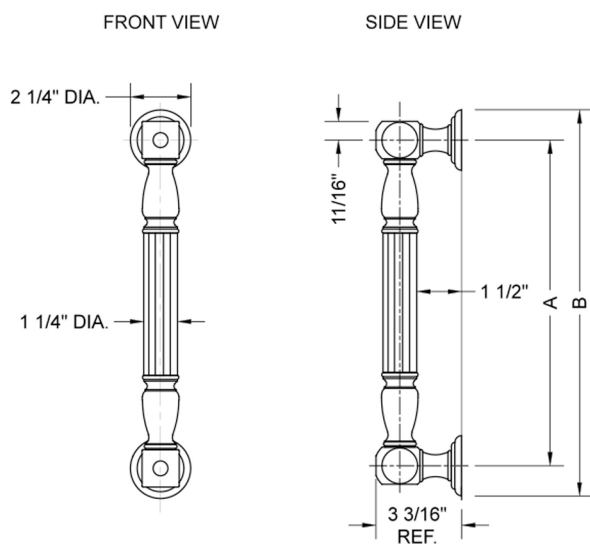

18" G21 Straight Grab Bar

Model #: G21-18-

FEATURES:

- ADA compliant when properly installed
- All brass construction, fully polished & plated
- All grab bars can be custom sized. Contact JACLO for pricing & availability
- Optional handshower sliders and toilet paper/wash cloth holders can be added only upon initial order
- Grab bars over 32" REQUIRE a middle post

SPECIFICATION DRAWING:

BRASS LUXURY GRAB BAR			
PART. #	DESCRIPTION	A	B
G21-12-XX	12" CENTER TO CENTER	12"	14 1/4"
G21-16-XX	16" CENTER TO CENTER	16"	18 1/4"
G21-18-XX	18" CENTER TO CENTER	18"	20 1/4"
G21-24-XX	24" CENTER TO CENTER	24"	26 1/4"
G21-32-XX	32" CENTER TO CENTER	32"	34 1/4"
*NOTE: GRAB BARS OVER 32" REQUIRE A MIDDLE POST			
G21-36-XX	36" CENTER TO CENTER	36"	38 1/4"
G21-42-XX	42" CENTER TO CENTER	42"	44 1/4"
G21-48-XX	48" CENTER TO CENTER	48"	50 1/4"
G21-60-XX	60" CENTER TO CENTER	60"	62 1/4"