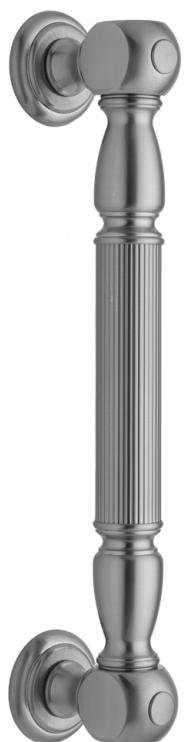

18" G21 Straight Grab Bar

Model #: G21-18-

FEATURES:

- ADA compliant when properly installed
- All brass construction, fully polished & plated
- All grab bars can be custom sized. Contact JACLO for pricing & availability
- Optional handshower sliders and toilet paper/wash cloth holders can be added only upon initial order
- Grab bars over 32" REQUIRE a middle post

AVAILABLE FINISHES:

Polished Chrome (PCH)	Satin Chrome (SC)	Bronze Umber (BU)
Satin Nickel (SN)	Pewter (PEW)	Caramel Bronze (CB)
Polished Nickel (PN)	Antique Brass (AB)	Antique Copper (ACU)
Oil-Rubbed Bronze (ORB)	Polished Brass (PB)	Polished Copper (PCU)
Vintage Bronze (VB)	Satin Brass (SB)	Matte Black (MBK)
Satin Gold (SG)	Polished Gold (PG)	Black Nickel (BKN)
Bombay Gold (BG)	Jewelers Gold (JG)	Europa Bronze (EB)
White (WH)	Sedona Beige (SDB)	Tristan Brass (TB)
Unlacquered Brass (ULB)	Satin Cooper (SCU)	

SPECIFICATION DRAWING:

BRASS LUXURY GRAB BAR			
PART. #	DESCRIPTION	A	B
G21-12-XX	12" CENTER TO CENTER	12"	14 1/4"
G21-16-XX	16" CENTER TO CENTER	16"	18 1/4"
G21-18-XX	18" CENTER TO CENTER	18"	20 1/4"
G21-24-XX	24" CENTER TO CENTER	24"	26 1/4"
G21-32-XX	32" CENTER TO CENTER	32"	34 1/4"
*NOTE: GRAB BARS OVER 32" REQUIRE A MIDDLE POST			
G21-36-XX	36" CENTER TO CENTER	36"	38 1/4"
G21-42-XX	42" CENTER TO CENTER	42"	44 1/4"
G21-48-XX	48" CENTER TO CENTER	48"	50 1/4"
G21-60-XX	60" CENTER TO CENTER	60"	62 1/4"