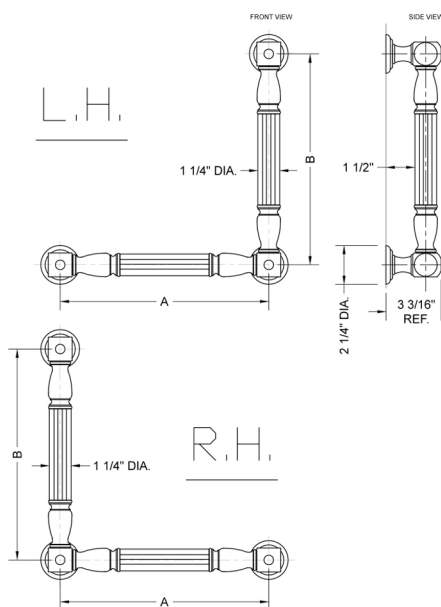

G21 16H x 32W 90° Right Hand Grab Bar

Model #: **G21-16H-32W-RH-**

FEATURES:

- ADA compliant when properly installed
- All brass construction, fully polished & plated
- All grab bars can be custom sized. Contact JACLO for pricing & availability
- Optional handshower sliders and toilet paper/wash cloth holders can be added only upon initial order
- Grab bars over 32" REQUIRE a middle post

SPECIFICATION DRAWING:

BRASS LUXURY GRAB BAR			
PART. #	DESCRIPTION	A H	B W
G21-12H-12W	CENTER TO CENTER	12"	12"
G21-12H-16W	CENTER TO CENTER	12"	16"
G21-12H-24W	CENTER TO CENTER	12"	24"
G21-12H-32W	CENTER TO CENTER	12"	32"
G21-16H-12W	CENTER TO CENTER	16"	12"
G21-16H-16W	CENTER TO CENTER	16"	16"
G21-16H-24W	CENTER TO CENTER	16"	24"
G21-16H-32W	CENTER TO CENTER	16"	32"
G21-24H-12W	CENTER TO CENTER	24"	12"
G21-24H-16W	CENTER TO CENTER	24"	16"
G21-24H-24W	CENTER TO CENTER	24"	24"
G21-24H-32W	CENTER TO CENTER	24"	32"
G21-32H-12W	CENTER TO CENTER	32"	12"
G21-32H-16W	CENTER TO CENTER	32"	16"
G21-32H-24W	CENTER TO CENTER	32"	24"
G21-32H-32W	CENTER TO CENTER	32"	32"