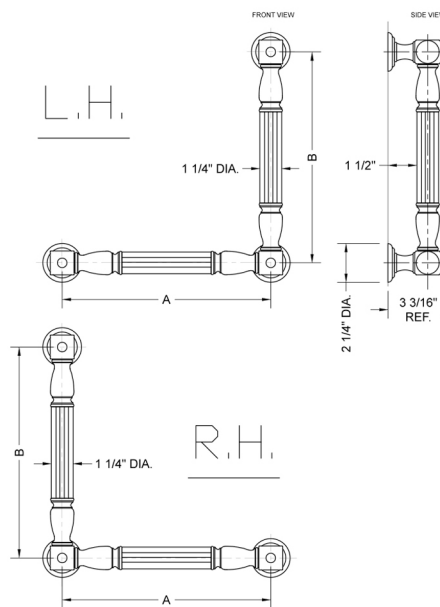

## G21 16H x 32W 90° Left Hand Grab Bar

Model #: **G21-16H-32W-LH-**

### FEATURES:

- ADA compliant when properly installed
- All brass construction, fully polished & plated
- All grab bars can be custom sized. Contact JACLO for pricing & availability
- Optional handshower sliders and toilet paper/wash cloth holders can be added only upon initial order
- Grab bars over 32" REQUIRE a middle post

### SPECIFICATION DRAWING:

BRASS LUXURY GRAB BAR			
PART. #	DESCRIPTION	A H	B W
G21-12H-12W	CENTER TO CENTER	12"	12"
G21-12H-16W	CENTER TO CENTER	12"	16"
G21-12H-24W	CENTER TO CENTER	12"	24"
G21-12H-32W	CENTER TO CENTER	12"	32"
G21-16H-12W	CENTER TO CENTER	16"	12"
G21-16H-16W	CENTER TO CENTER	16"	16"
G21-16H-24W	CENTER TO CENTER	16"	24"
G21-16H-32W	CENTER TO CENTER	16"	32"
G21-24H-12W	CENTER TO CENTER	24"	12"
G21-24H-16W	CENTER TO CENTER	24"	16"
G21-24H-24W	CENTER TO CENTER	24"	24"
G21-24H-32W	CENTER TO CENTER	24"	32"
G21-32H-12W	CENTER TO CENTER	32"	12"
G21-32H-16W	CENTER TO CENTER	32"	16"
G21-32H-24W	CENTER TO CENTER	32"	24"
G21-32H-32W	CENTER TO CENTER	32"	32"