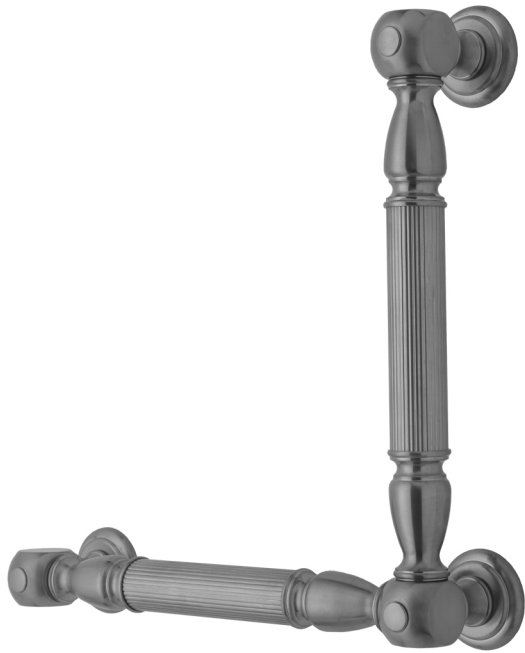

## G21 16H x 32W 90° Left Hand Grab Bar

Model #: **G21-16H-32W-LH-**

### FEATURES:

- ADA compliant when properly installed
- All brass construction, fully polished & plated
- All grab bars can be custom sized. Contact JACLO for pricing & availability
- Optional handshower sliders and toilet paper/wash cloth holders can be added only upon initial order
- Grab bars over 32" REQUIRE a middle post

### AVAILABLE FINISHES:

Polished Chrome (PCH)	Satin Chrome (SC)	Bronze Umber (BU)
Satin Nickel (SN)	Pewter (PEW)	Caramel Bronze (CB)
Polished Nickel (PN)	Antique Brass (AB)	Antique Copper (ACU)
Oil-Rubbed Bronze (ORB)	Polished Brass (PB)	Polished Copper (PCU)
Vintage Bronze (VB)	Satin Brass (SB)	Matte Black (MBK)
Satin Gold (SG)	Polished Gold (PG)	Black Nickel (BKN)
Bombay Gold (BG)	Jewelers Gold (JG)	Europa Bronze (EB)
White (WH)	Sedona Beige (SDB)	Tristan Brass (TB)
Unlacquered Brass (ULB)	Satin Cooper (SCU)	

### SPECIFICATION DRAWING:

BRASS LUXURY GRAB BAR			
PART. #	DESCRIPTION	A H	B W
G21-12H-12W	CENTER TO CENTER	12"	12"
G21-12H-16W	CENTER TO CENTER	12"	16"
G21-12H-24W	CENTER TO CENTER	12"	24"
G21-12H-32W	CENTER TO CENTER	12"	32"
G21-16H-12W	CENTER TO CENTER	16"	12"
G21-16H-16W	CENTER TO CENTER	16"	16"
G21-16H-24W	CENTER TO CENTER	16"	24"
G21-16H-32W	CENTER TO CENTER	16"	32"
G21-24H-12W	CENTER TO CENTER	24"	12"
G21-24H-16W	CENTER TO CENTER	24"	16"
G21-24H-24W	CENTER TO CENTER	24"	24"
G21-24H-32W	CENTER TO CENTER	24"	32"
G21-32H-12W	CENTER TO CENTER	32"	12"
G21-32H-16W	CENTER TO CENTER	32"	16"
G21-32H-24W	CENTER TO CENTER	32"	24"
G21-32H-32W	CENTER TO CENTER	32"	32"