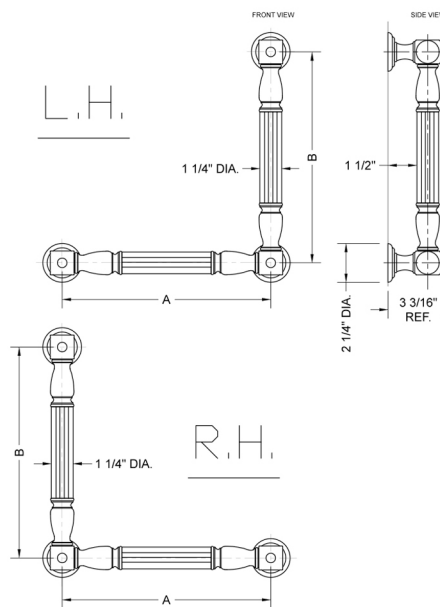

G21 16H x 24W 90° Right Hand Grab Bar

Model #: G21-16H-24W-RH-

FEATURES:

- ADA compliant when properly installed
- All brass construction, fully polished & plated
- All grab bars can be custom sized. Contact JACLO for pricing & availability
- Optional handshower sliders and toilet paper/wash cloth holders can be added only upon initial order
- Grab bars over 32" REQUIRE a middle post

SPECIFICATION DRAWING:

BRASS LUXURY GRAB BAR			
PART. #	DESCRIPTION	A H	B W
G21-12H-12W	CENTER TO CENTER	12"	12"
G21-12H-16W	CENTER TO CENTER	12"	16"
G21-12H-24W	CENTER TO CENTER	12"	24"
G21-12H-32W	CENTER TO CENTER	12"	32"
G21-16H-12W	CENTER TO CENTER	16"	12"
G21-16H-16W	CENTER TO CENTER	16"	16"
G21-16H-24W	CENTER TO CENTER	16"	24"
G21-16H-32W	CENTER TO CENTER	16"	32"
G21-24H-12W	CENTER TO CENTER	24"	12"
G21-24H-16W	CENTER TO CENTER	24"	16"
G21-24H-24W	CENTER TO CENTER	24"	24"
G21-24H-32W	CENTER TO CENTER	24"	32"
G21-32H-12W	CENTER TO CENTER	32"	12"
G21-32H-16W	CENTER TO CENTER	32"	16"
G21-32H-24W	CENTER TO CENTER	32"	24"
G21-32H-32W	CENTER TO CENTER	32"	32"