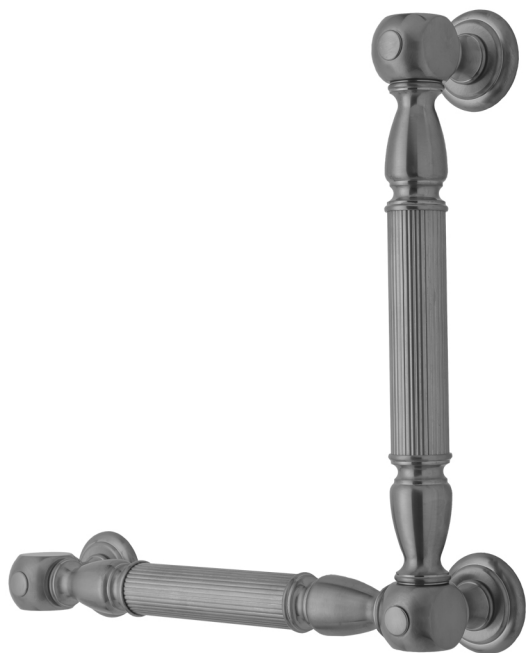

G21 16H x 24W 90° Left Hand Grab Bar

Model #: **G21-16H-24W-LH-**

FEATURES:

- ADA compliant when properly installed
- All brass construction, fully polished & plated
- All grab bars can be custom sized. Contact JACLO for pricing & availability
- Optional handshower sliders and toilet paper/wash cloth holders can be added only upon initial order
- Grab bars over 32" REQUIRE a middle post

AVAILABLE FINISHES:

Polished Chrome (PCH)	Satin Chrome (SC)	Bronze Umber (BU)
Satin Nickel (SN)	Pewter (PEW)	Caramel Bronze (CB)
Polished Nickel (PN)	Antique Brass (AB)	Antique Copper (ACU)
Oil-Rubbed Bronze (ORB)	Polished Brass (PB)	Polished Copper (PCU)
Vintage Bronze (VB)	Satin Brass (SB)	Matte Black (MBK)
Satin Gold (SG)	Polished Gold (PG)	Black Nickel (BKN)
Bombay Gold (BG)	Jewelers Gold (JG)	Europa Bronze (EB)
White (WH)	Sedona Beige (SDB)	Tristan Brass (TB)
Unlacquered Brass (ULB)	Satin Cooper (SCU)	

SPECIFICATION DRAWING:

BRASS LUXURY GRAB BAR			
PART. #	DESCRIPTION	A H	B W
G21-12H-12W	CENTER TO CENTER	12"	12"
G21-12H-16W	CENTER TO CENTER	12"	16"
G21-12H-24W	CENTER TO CENTER	12"	24"
G21-12H-32W	CENTER TO CENTER	12"	32"
G21-16H-12W	CENTER TO CENTER	16"	12"
G21-16H-16W	CENTER TO CENTER	16"	16"
G21-16H-24W	CENTER TO CENTER	16"	24"
G21-16H-32W	CENTER TO CENTER	16"	32"
G21-24H-12W	CENTER TO CENTER	24"	12"
G21-24H-16W	CENTER TO CENTER	24"	16"
G21-24H-24W	CENTER TO CENTER	24"	24"
G21-24H-32W	CENTER TO CENTER	24"	32"
G21-32H-12W	CENTER TO CENTER	32"	12"
G21-32H-16W	CENTER TO CENTER	32"	16"
G21-32H-24W	CENTER TO CENTER	32"	24"
G21-32H-32W	CENTER TO CENTER	32"	32"