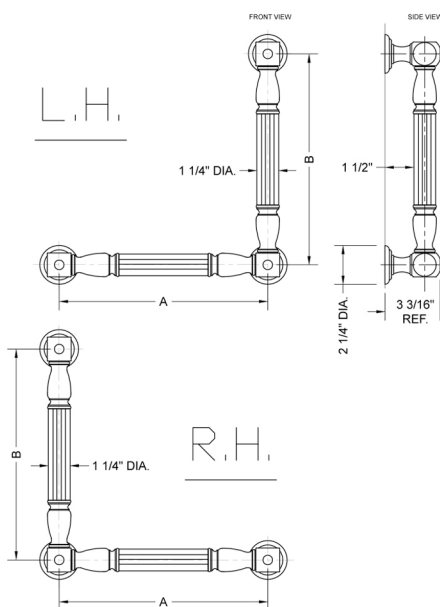

G21 16H x 24W 90° Left Hand Grab Bar

Model #: **G21-16H-24W-LH-**

FEATURES:

- ADA compliant when properly installed
- All brass construction, fully polished & plated
- All grab bars can be custom sized. Contact JACLO for pricing & availability
- Optional handshower sliders and toilet paper/wash cloth holders can be added only upon initial order
- Grab bars over 32" REQUIRE a middle post

SPECIFICATION DRAWING:

BRASS LUXURY GRAB BAR			
PART. #	DESCRIPTION	A H	B W
G21-12H-12W	CENTER TO CENTER	12"	12"
G21-12H-16W	CENTER TO CENTER	12"	16"
G21-12H-24W	CENTER TO CENTER	12"	24"
G21-12H-32W	CENTER TO CENTER	12"	32"
G21-16H-12W	CENTER TO CENTER	16"	12"
G21-16H-16W	CENTER TO CENTER	16"	16"
G21-16H-24W	CENTER TO CENTER	16"	24"
G21-16H-32W	CENTER TO CENTER	16"	32"
G21-24H-12W	CENTER TO CENTER	24"	12"
G21-24H-16W	CENTER TO CENTER	24"	16"
G21-24H-24W	CENTER TO CENTER	24"	24"
G21-24H-32W	CENTER TO CENTER	24"	32"
G21-32H-12W	CENTER TO CENTER	32"	12"
G21-32H-16W	CENTER TO CENTER	32"	16"
G21-32H-24W	CENTER TO CENTER	32"	24"
G21-32H-32W	CENTER TO CENTER	32"	32"