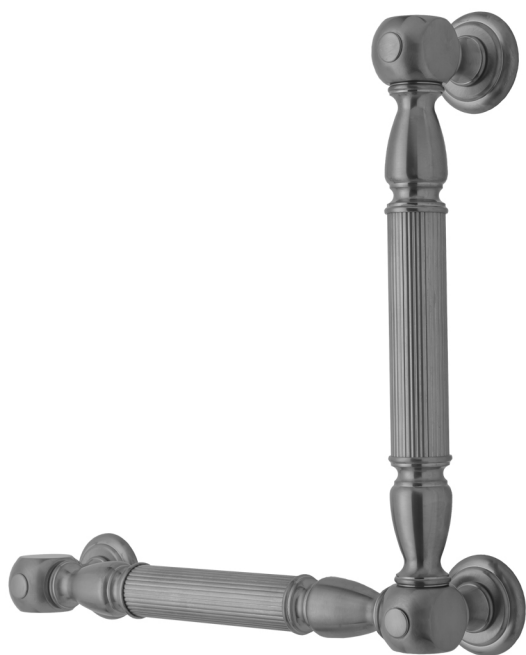

G21 16H x 16W 90° Grab Bar

Model #: **G21-16H-16W-**

FEATURES:

- ADA compliant when properly installed
- All brass construction, fully polished & plated
- All grab bars can be custom sized. Contact JACLO for pricing & availability
- Optional handshower sliders and toilet paper/wash cloth holders can be added only upon initial order
- Grab bars over 32" REQUIRE a middle post

AVAILABLE FINISHES:

Polished Chrome (PCH)	Satin Chrome (SC)	Bronze Umber (BU)
Satin Nickel (SN)	Pewter (PEW)	Caramel Bronze (CB)
Polished Nickel (PN)	Antique Brass (AB)	Antique Copper (ACU)
Oil-Rubbed Bronze (ORB)	Polished Brass (PB)	Polished Copper (PCU)
Vintage Bronze (VB)	Satin Brass (SB)	Matte Black (MBK)
Satin Gold (SG)	Polished Gold (PG)	Black Nickel (BKN)
Bombay Gold (BG)	Jewelers Gold (JG)	Europa Bronze (EB)
White (WH)	Sedona Beige (SDB)	Tristan Brass (TB)
Unlacquered Brass (ULB)	Satin Cooper (SCU)	

SPECIFICATION DRAWING:

BRASS LUXURY GRAB BAR			
PART. #	DESCRIPTION	A H	B W
G21-12H-12W	CENTER TO CENTER	12"	12"
G21-12H-16W	CENTER TO CENTER	12"	16"
G21-12H-24W	CENTER TO CENTER	12"	24"
G21-12H-32W	CENTER TO CENTER	12"	32"
G21-16H-12W	CENTER TO CENTER	16"	12"
G21-16H-16W	CENTER TO CENTER	16"	16"
G21-16H-24W	CENTER TO CENTER	16"	24"
G21-16H-32W	CENTER TO CENTER	16"	32"
G21-24H-12W	CENTER TO CENTER	24"	12"
G21-24H-16W	CENTER TO CENTER	24"	16"
G21-24H-24W	CENTER TO CENTER	24"	24"
G21-24H-32W	CENTER TO CENTER	24"	32"
G21-32H-12W	CENTER TO CENTER	32"	12"
G21-32H-16W	CENTER TO CENTER	32"	16"
G21-32H-24W	CENTER TO CENTER	32"	24"
G21-32H-32W	CENTER TO CENTER	32"	32"