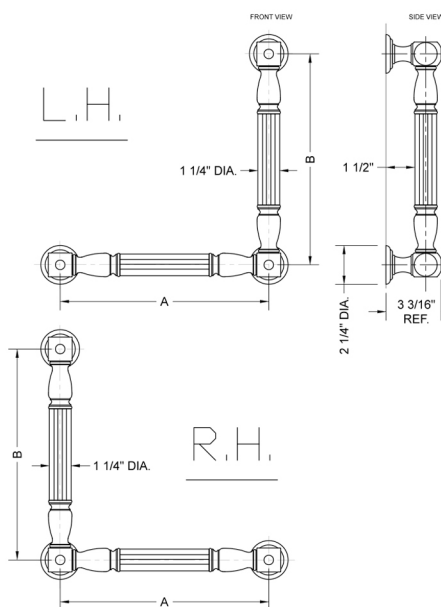

G21 16H x 16W 90° Grab Bar

Model #: **G21-16H-16W-**

FEATURES:

- ADA compliant when properly installed
- All brass construction, fully polished & plated
- All grab bars can be custom sized. Contact JACLO for pricing & availability
- Optional handshower sliders and toilet paper/wash cloth holders can be added only upon initial order
- Grab bars over 32" REQUIRE a middle post

SPECIFICATION DRAWING:

BRASS LUXURY GRAB BAR			
PART. #	DESCRIPTION	A H	B W
G21-12H-12W	CENTER TO CENTER	12"	12"
G21-12H-16W	CENTER TO CENTER	12"	16"
G21-12H-24W	CENTER TO CENTER	12"	24"
G21-12H-32W	CENTER TO CENTER	12"	32"
G21-16H-12W	CENTER TO CENTER	16"	12"
G21-16H-16W	CENTER TO CENTER	16"	16"
G21-16H-24W	CENTER TO CENTER	16"	24"
G21-16H-32W	CENTER TO CENTER	16"	32"
G21-24H-12W	CENTER TO CENTER	24"	12"
G21-24H-16W	CENTER TO CENTER	24"	16"
G21-24H-24W	CENTER TO CENTER	24"	24"
G21-24H-32W	CENTER TO CENTER	24"	32"
G21-32H-12W	CENTER TO CENTER	32"	12"
G21-32H-16W	CENTER TO CENTER	32"	16"
G21-32H-24W	CENTER TO CENTER	32"	24"
G21-32H-32W	CENTER TO CENTER	32"	32"