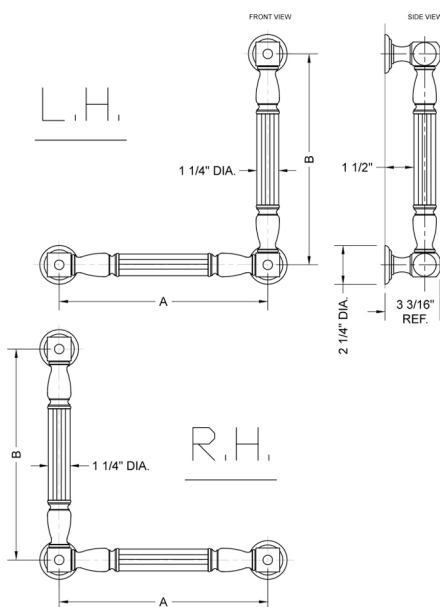

## G21 16H x 12W 90° Right Hand Grab Bar

Model #: **G21-16H-12W-RH-**

### FEATURES:

- ADA compliant when properly installed
- All brass construction, fully polished & plated
- All grab bars can be custom sized. Contact JACLO for pricing & availability
- Optional handshower sliders and toilet paper/wash cloth holders can be added only upon initial order
- Grab bars over 32" REQUIRE a middle post

### SPECIFICATION DRAWING:

BRASS LUXURY GRAB BAR			
PART. #	DESCRIPTION	A H	B W
G21-12H-12W	CENTER TO CENTER	12"	12"
G21-12H-16W	CENTER TO CENTER	12"	16"
G21-12H-24W	CENTER TO CENTER	12"	24"
G21-12H-32W	CENTER TO CENTER	12"	32"
G21-16H-12W	CENTER TO CENTER	16"	12"
G21-16H-16W	CENTER TO CENTER	16"	16"
G21-16H-24W	CENTER TO CENTER	16"	24"
G21-16H-32W	CENTER TO CENTER	16"	32"
G21-24H-12W	CENTER TO CENTER	24"	12"
G21-24H-16W	CENTER TO CENTER	24"	16"
G21-24H-24W	CENTER TO CENTER	24"	24"
G21-24H-32W	CENTER TO CENTER	24"	32"
G21-32H-12W	CENTER TO CENTER	32"	12"
G21-32H-16W	CENTER TO CENTER	32"	16"
G21-32H-24W	CENTER TO CENTER	32"	24"
G21-32H-32W	CENTER TO CENTER	32"	32"