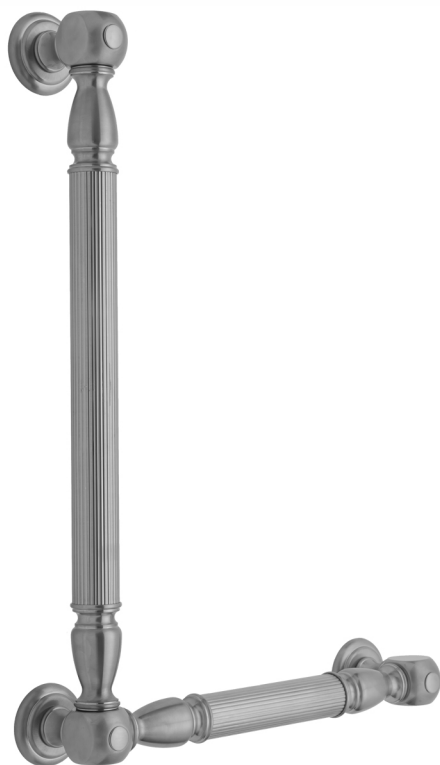

## G21 16H x 12W 90° Right Hand Grab Bar

Model #: **G21-16H-12W-RH-**

### FEATURES:

- ADA compliant when properly installed
- All brass construction, fully polished & plated
- All grab bars can be custom sized. Contact JACLO for pricing & availability
- Optional handshower sliders and toilet paper/wash cloth holders can be added only upon initial order
- Grab bars over 32" REQUIRE a middle post

### AVAILABLE FINISHES:

Polished Chrome (PCH)	Satin Chrome (SC)	Bronze Umber (BU)
Satin Nickel (SN)	Pewter (PEW)	Caramel Bronze (CB)
Polished Nickel (PN)	Antique Brass (AB)	Antique Copper (ACU)
Oil-Rubbed Bronze (ORB)	Polished Brass (PB)	Polished Copper (PCU)
Vintage Bronze (VB)	Satin Brass (SB)	Matte Black (MBK)
Satin Gold (SG)	Polished Gold (PG)	Black Nickel (BKN)
Bombay Gold (BG)	Jewelers Gold (JG)	Europa Bronze (EB)
White (WH)	Sedona Beige (SDB)	Tristan Brass (TB)
Unlacquered Brass (ULB)	Satin Cooper (SCU)	

### SPECIFICATION DRAWING:

BRASS LUXURY GRAB BAR			
PART. #	DESCRIPTION	A H	B W
G21-12H-12W	CENTER TO CENTER	12"	12"
G21-12H-16W	CENTER TO CENTER	12"	16"
G21-12H-24W	CENTER TO CENTER	12"	24"
G21-12H-32W	CENTER TO CENTER	12"	32"
G21-16H-12W	CENTER TO CENTER	16"	12"
G21-16H-16W	CENTER TO CENTER	16"	16"
G21-16H-24W	CENTER TO CENTER	16"	24"
G21-16H-32W	CENTER TO CENTER	16"	32"
G21-24H-12W	CENTER TO CENTER	24"	12"
G21-24H-16W	CENTER TO CENTER	24"	16"
G21-24H-24W	CENTER TO CENTER	24"	24"
G21-24H-32W	CENTER TO CENTER	24"	32"
G21-32H-12W	CENTER TO CENTER	32"	12"
G21-32H-16W	CENTER TO CENTER	32"	16"
G21-32H-24W	CENTER TO CENTER	32"	24"
G21-32H-32W	CENTER TO CENTER	32"	32"