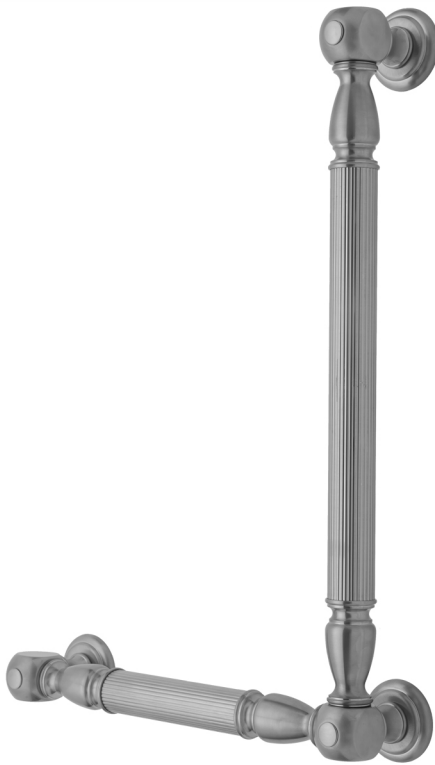

## G21 16H x 12W 90° Left Hand Grab Bar

Model #: **G21-16H-12W-LH-**

### FEATURES:

- ADA compliant when properly installed
- All brass construction, fully polished & plated
- All grab bars can be custom sized. Contact JACLO for pricing & availability
- Optional handshower sliders and toilet paper/wash cloth holders can be added only upon initial order
- Grab bars over 32" REQUIRE a middle post

### AVAILABLE FINISHES:

Polished Chrome (PCH)	Satin Chrome (SC)	Bronze Umber (BU)
Satin Nickel (SN)	Pewter (PEW)	Caramel Bronze (CB)
Polished Nickel (PN)	Antique Brass (AB)	Antique Copper (ACU)
Oil-Rubbed Bronze (ORB)	Polished Brass (PB)	Polished Copper (PCU)
Vintage Bronze (VB)	Satin Brass (SB)	Matte Black (MBK)
Satin Gold (SG)	Polished Gold (PG)	Black Nickel (BKN)
Bombay Gold (BG)	Jewelers Gold (JG)	Europa Bronze (EB)
White (WH)	Sedona Beige (SDB)	Tristan Brass (TB)
Unlacquered Brass (ULB)	Satin Cooper (SCU)	

### SPECIFICATION DRAWING:

BRASS LUXURY GRAB BAR			
PART. #	DESCRIPTION	A H	B W
G21-12H-12W	CENTER TO CENTER	12"	12"
G21-12H-16W	CENTER TO CENTER	12"	16"
G21-12H-24W	CENTER TO CENTER	12"	24"
G21-12H-32W	CENTER TO CENTER	12"	32"
G21-16H-12W	CENTER TO CENTER	16"	12"
G21-16H-16W	CENTER TO CENTER	16"	16"
G21-16H-24W	CENTER TO CENTER	16"	24"
G21-16H-32W	CENTER TO CENTER	16"	32"
G21-24H-12W	CENTER TO CENTER	24"	12"
G21-24H-16W	CENTER TO CENTER	24"	16"
G21-24H-24W	CENTER TO CENTER	24"	24"
G21-24H-32W	CENTER TO CENTER	24"	32"
G21-32H-12W	CENTER TO CENTER	32"	12"
G21-32H-16W	CENTER TO CENTER	32"	16"
G21-32H-24W	CENTER TO CENTER	32"	24"
G21-32H-32W	CENTER TO CENTER	32"	32"