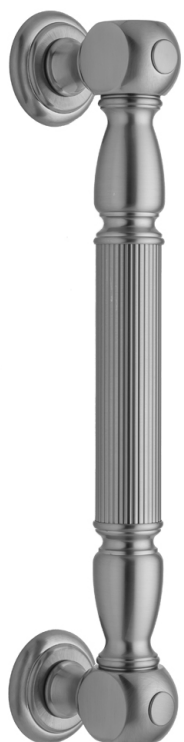

16" G21 Straight Grab Bar

Model #: G21-16-

FEATURES:

- ADA compliant when properly installed
- All brass construction, fully polished & plated
- All grab bars can be custom sized. Contact JACLO for pricing & availability
- Optional handshower sliders and toilet paper/wash cloth holders can be added only upon initial order
- Grab bars over 32" REQUIRE a middle post

AVAILABLE FINISHES:

Polished Chrome (PCH)	Satin Chrome (SC)	Bronze Umber (BU)
Satin Nickel (SN)	Pewter (PEW)	Caramel Bronze (CB)
Polished Nickel (PN)	Antique Brass (AB)	Antique Copper (ACU)
Oil-Rubbed Bronze (ORB)	Polished Brass (PB)	Polished Copper (PCU)
Vintage Bronze (VB)	Satin Brass (SB)	Matte Black (MBK)
Satin Gold (SG)	Polished Gold (PG)	Black Nickel (BKN)
Bombay Gold (BG)	Jewelers Gold (JG)	Europa Bronze (EB)
White (WH)	Sedona Beige (SDB)	Tristan Brass (TB)
Unlacquered Brass (ULB)	Satin Cooper (SCU)	

SPECIFICATION DRAWING:

BRASS LUXURY GRAB BAR			
PART. #	DESCRIPTION	A	B
G21-12-XX	12" CENTER TO CENTER	12"	14 1/4"
G21-16-XX	16" CENTER TO CENTER	16"	18 1/4"
G21-18-XX	18" CENTER TO CENTER	18"	20 1/4"
G21-24-XX	24" CENTER TO CENTER	24"	26 1/4"
G21-32-XX	32" CENTER TO CENTER	32"	34 1/4"
*NOTE: GRAB BARS OVER 32" REQUIRE A MIDDLE POST			
G21-36-XX	36" CENTER TO CENTER	36"	38 1/4"
G21-42-XX	42" CENTER TO CENTER	42"	44 1/4"
G21-48-XX	48" CENTER TO CENTER	48"	50 1/4"
G21-60-XX	60" CENTER TO CENTER	60"	62 1/4"