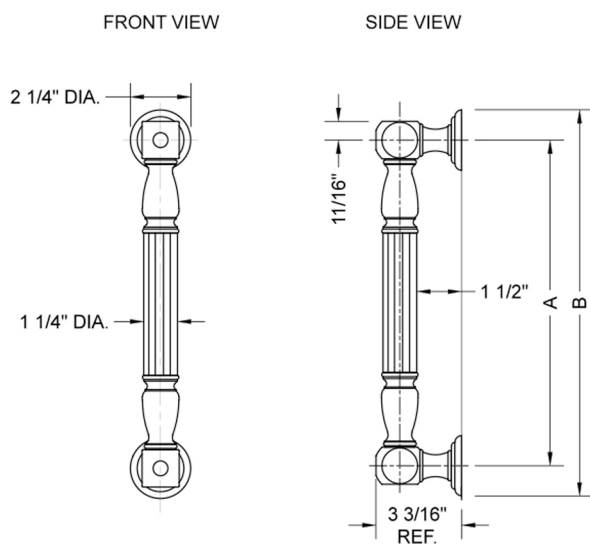

16" G21 Straight Grab Bar

Model #: G21-16-

FEATURES:

- ADA compliant when properly installed
- All brass construction, fully polished & plated
- All grab bars can be custom sized. Contact JACLO for pricing & availability
- Optional handshower sliders and toilet paper/wash cloth holders can be added only upon initial order
- Grab bars over 32" REQUIRE a middle post

SPECIFICATION DRAWING:

BRASS LUXURY GRAB BAR			
PART. #	DESCRIPTION	A	B
G21-12-XX	12" CENTER TO CENTER	12"	14 1/4"
G21-16-XX	16" CENTER TO CENTER	16"	18 1/4"
G21-18-XX	18" CENTER TO CENTER	18"	20 1/4"
G21-24-XX	24" CENTER TO CENTER	24"	26 1/4"
G21-32-XX	32" CENTER TO CENTER	32"	34 1/4"
*NOTE: GRAB BARS OVER 32" REQUIRE A MIDDLE POST			
G21-36-XX	36" CENTER TO CENTER	36"	38 1/4"
G21-42-XX	42" CENTER TO CENTER	42"	44 1/4"
G21-48-XX	48" CENTER TO CENTER	48"	50 1/4"
G21-60-XX	60" CENTER TO CENTER	60"	62 1/4"