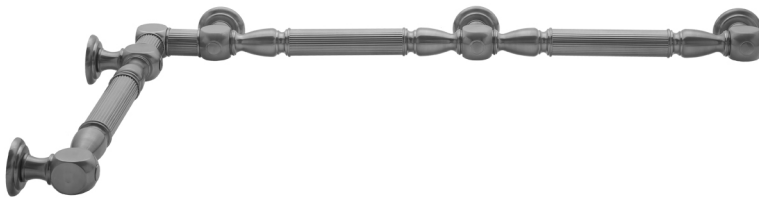

G21 16" x 60" Inside Corner Grab Bar

Model #: G21-16-60-IC-

FEATURES:

- ADA compliant when properly installed
- All brass construction, fully polished & plated
- All grab bars can be custom sized. Contact JACLO for pricing & availability
- Optional handshower sliders and toilet paper/wash cloth holders can be added only upon initial order
- Grab bars over 32" REQUIRE a middle post

AVAILABLE FINISHES:

Polished Chrome (PCH)	Satin Chrome (SC)	Bronze Umber (BU)
Satin Nickel (SN)	Pewter (PEW)	Caramel Bronze (CB)
Polished Nickel (PN)	Antique Brass (AB)	Antique Copper (ACU)
Oil-Rubbed Bronze (ORB)	Polished Brass (PB)	Polished Copper (PCU)
Vintage Bronze (VB)	Satin Brass (SB)	Matte Black (MBK)
Satin Gold (SG)	Polished Gold (PG)	Black Nickel (BKN)
Bombay Gold (BG)	Jewelers Gold (JG)	Europa Bronze (EB)
White (WH)	Sedona Beige (SDB)	Tristan Brass (TB)
Unlacquered Brass (ULB)	Satin Cooper (SCU)	