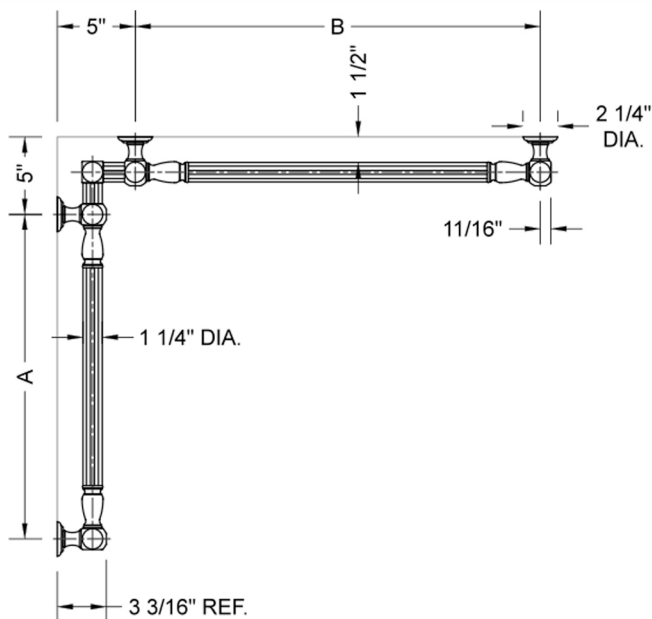

G21 16" x 60" Inside Corner Grab Bar

Model #: G21-16-60-IC-

FEATURES:

- ADA compliant when properly installed
- All brass construction, fully polished & plated
- All grab bars can be custom sized. Contact JACLO for pricing & availability
- Optional handshower sliders and toilet paper/wash cloth holders can be added only upon initial order
- Grab bars over 32" REQUIRE a middle post

SPECIFICATION DRAWING:

BRASS LUXURY GRAB BAR							
PART. #	DESCRIPTION	A	B	PART. #	DESCRIPTION	A	B
G21-12-12-IC	CENTER OF POST	12"	12"	G21-24-36-IC	CENTER OF POST	24"	36"
G21-12-16-IC	CENTER OF POST	12"	16"	G21-24-48-IC	CENTER OF POST	24"	48"
G21-12-24-IC	CENTER OF POST	12"	24"	G21-24-60-IC	CENTER OF POST	24"	60"
G21-12-32-IC	CENTER OF POST	12"	32"				
G21-12-36-IC	CENTER OF POST	12"	36"	G21-32-32-IC	CENTER OF POST	32"	32"
G21-12-48-IC	CENTER OF POST	12"	48"	G21-32-36-IC	CENTER OF POST	32"	36"
G21-12-60-IC	CENTER OF POST	12"	60"	G21-32-48-IC	CENTER OF POST	32"	48"
				G21-32-60-IC	CENTER OF POST	32"	60"
G21-16-16-IC	CENTER OF POST	16"	16"				
G21-16-24-IC	CENTER OF POST	16"	24"	G21-36-36-IC	CENTER OF POST	36"	36"
G21-16-32-IC	CENTER OF POST	16"	32"	G21-36-48-IC	CENTER OF POST	36"	48"
				G21-36-60-IC	CENTER OF POST	36"	60"
G21-16-36-IC	CENTER OF POST	16"	36"				
G21-16-48-IC	CENTER OF POST	16"	48"	G21-48-48-IC	CENTER OF POST	48"	48"
G21-16-60-IC	CENTER OF POST	16"	60"	G21-48-60-IC	CENTER OF POST	48"	60"
G21-24-24-IC	CENTER OF POST	24"	24"	G21-60-60-IC	CENTER OF POST	60"	60"
G21-24-32-IC	CENTER OF POST	24"	32"				